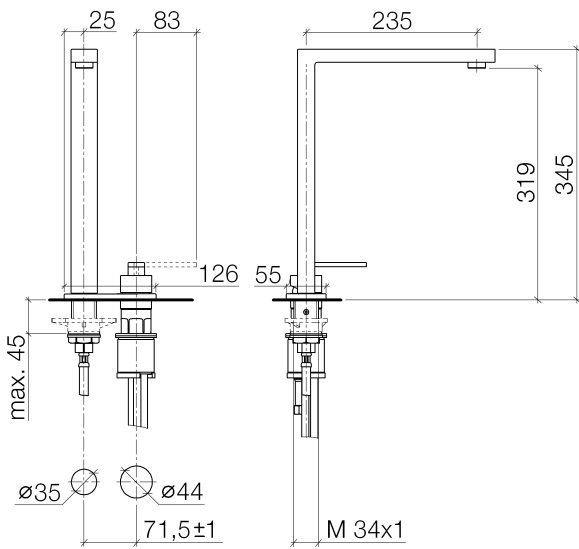

Kitchen - Lot

Two-hole mixer with cover plate - Dark Platinum matte

Article number: 32 843 680-99 0010

- 9-1/4" Projection
- Swiveling spout 360°
- Areated stream
- Total height 13-5/8"
- Height to aerator/spout outlet 12-1/2"
- Cover plate 5" x 2-1/8"
- Spout hole diameter 1-3/8"
- Single-lever mixer hole diameter 1-3/4"
- Center to center 2-3/4"
- 2x 3/8" US flexible supply lines
- Water flow rate limited to max. 1.5 gpm
- lead-free
- (ADA)

Dark Platinum matte

Kitchen - Lot
Two-hole mixer with cover plate - Dark Platinum matte
Article number: 32 843 680-99 0010

Dimensional drawing

All dimensions in mm / inch = mm x 0,0394

Flow rate chart

Kitchen - Lot
Two-hole mixer with cover plate - Dark Platinum matte
Article number: 32 843 680-99 0010

Spare parts list

Number	Item Number	Designation	Number of units
--------	-------------	-------------	-----------------