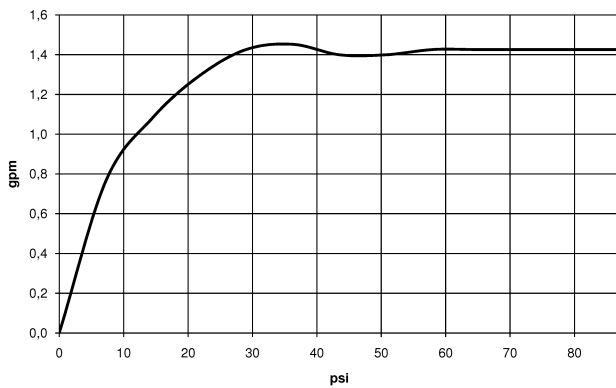

Kitchen - Lot

Two-hole mixer with cover plate - Dark Platinum matte

Article number: 32 843 680-99 0010

- 9-1/4" Projection
- Swiveling spout 360°
- Areated stream
- Total height 13-5/8"
- Height to aerator/spout outlet 12-1/2"
- Cover plate 5" x 2-1/8"
- Spout hole diameter 1-3/8"
- Single-lever mixer hole diameter 1-3/4"
- Center to center 2-3/4"
- 2x 3/8" US flexible supply lines
- Water flow rate limited to max. 1.5 gpm
- lead-free
- (ADA)

Dark Platinum matte

Kitchen - Lot
Two-hole mixer with cover plate - Dark Platinum matte
Article number: 32 843 680-99 0010

Dimensional drawing

All dimensions in mm / inch = mm x 0,0394

Flow rate chart

Kitchen - Lot
Two-hole mixer with cover plate - Dark Platinum matte
Article number: 32 843 680-99 0010