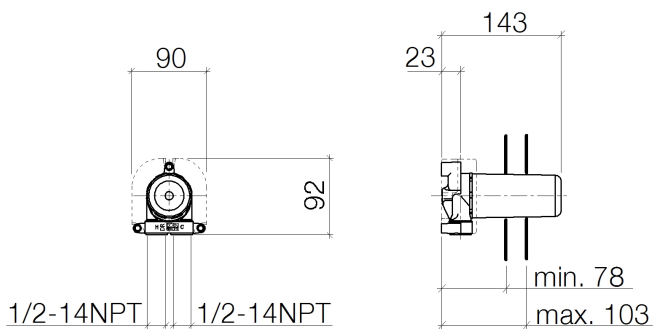

Shower - Concealed rough parts
Wall mounting -
Article number: 35 003 970-90 0010

- brass, lead free
- 2x Connection 1/2" IT (cold/warm), DN 15
- Mud guard
- Water protection
- Sound insulation
- for 36 804 661-FF0010

Dimensional drawing

All dimensions in mm / inch = mm x 0,0394

Shower - Concealed rough parts
Wall mounting -
Article number: 35 003 970-90 0010

Flow rate chart

Shower - Concealed rough parts
 Wall mounting -
 Article number: 35 003 970-90 0010

Spare parts list

Number	Item Number	Designation	Number of units
1	05 30 31 029 00 90	fixing set	1
2	09 11 11 019 90	accessories	2
3	09 14 10 112 90	seal	1
4	09 14 10 139 90	seal	1
5	09 31 20 038 90	plug	1
6	09 20 97 010 90	cap	1
7	04 14 03 079 00 90	gasket kit	1
8	09 21 02 130 90	cap	1