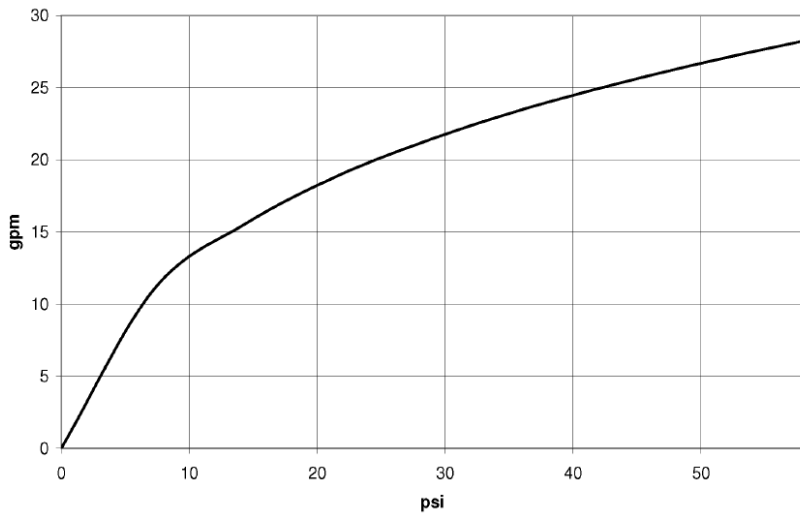

Dimensional drawing

All dimensions in mm / inch = mm x 0,0394

Shower - Concealed rough parts
Wall mounting -
Article number: 35 003 970-90 0010

Flow rate chart

Shower - Concealed rough parts
 Wall mounting -
 Article number: 35 003 970-90 0010