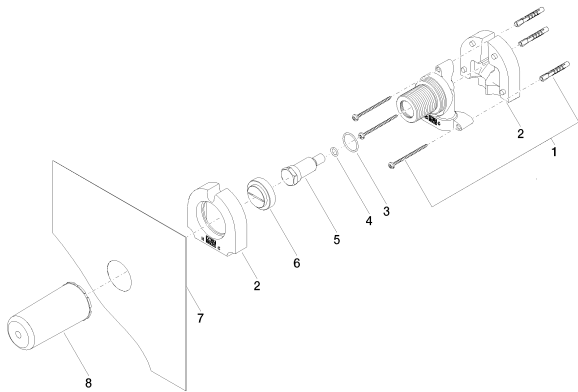

Shower - Concealed rough parts
Wall mounting -
Article number: 35 003 970-90 0010

- brass, lead free
- 2x Connection 1/2" IT (cold/warm), DN 15
- Mud guard
- Water protection
- Sound insulation
- for 36 804 661-FF0010

Dimensional drawing

All dimensions in mm / inch = mm x 0,0394

Shower - Concealed rough parts
Wall mounting -
Article number: 35 003 970-90 0010

Flow rate chart

Shower - Concealed rough parts
 Wall mounting -
 Article number: 35 003 970-90 0010

Spare parts list

Number	Item Number	Designation	Number of units
1	05 30 31 029 00 90	fixing set	1
2	09 11 11 019 90	accessories	2
3	09 14 10 112 90	seal	1
4	09 14 10 139 90	seal	1
5	09 31 20 038 90	plug	1
6	09 20 97 010 90	cap	1
7	04 14 03 079 00 90	gasket kit	1
8	09 21 02 130 90	cap	1