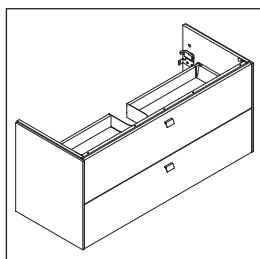

Brioso

BR 4104

Mounting instructions

W mm	X mm
16	834

ME by Starck # 233612 / # 236112..00

W mm	X mm
16	834

ME by Starck # 236112..24

Instructions for use