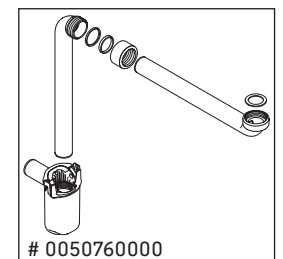

Brioso

BR 4104

Mounting instructions

W mm	X mm
16	834

ME by Starck # 233612 / # 236112..00

W mm	X mm
16	834

ME by Starck # 236112..24

Instructions for use