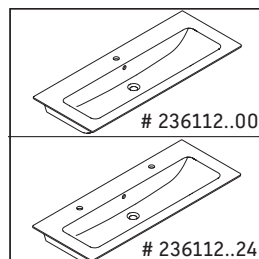

Brioso

BR 4104

Mounting instructions

W mm	X mm
16	834

ME by Starck # 233612 / # 236112..00

W mm	X mm
16	834

ME by Starck # 236112..24

Instructions for use