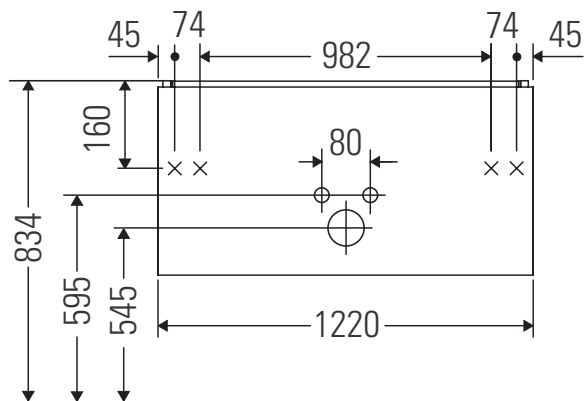

Brioso

BR 4104

Mounting instructions

W mm	X mm
16	834

ME by Starck # 233612 / # 236112..00

W mm	X mm
16	834

ME by Starck # 236112..24

Instructions for use