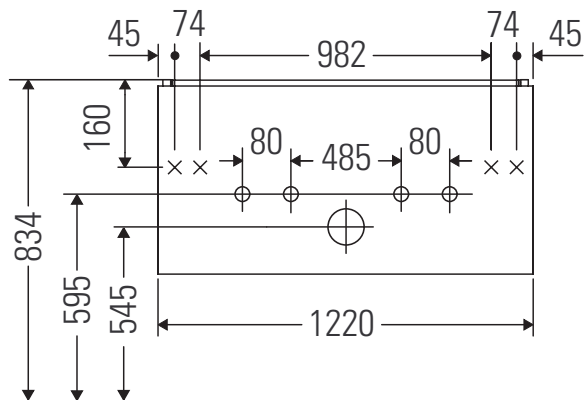

Brioso

BR 4104

Mounting instructions

W mm	X mm
16	834

ME by Starck # 233612 / # 236112..00

W mm	X mm
16	834

ME by Starck # 236112..24

Instructions for use