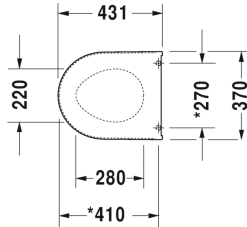

Starck 3 Toilet seat and cover # 0063890000

Toilet seat and cover	Dimension	Weight	Order number
hinges stainless steel, removable, with slow close			
Colors			
00 White			
Variant			
		5.9 lb	0063890000
Suitable products			
Toilet close-coupled (without tank), washdown model, hardware included, cUPC® listed*, 14 1/8" x 25 3/4" Inch	14 1/8" x 25 3/4" Inch		012809
Toilet wall-mounted washdown model, Durafix included, cUPC® listed*, 14 1/8" x 21 1/4" Inch	14 1/8" x 21 1/4" Inch		222509
Toilet wall-mounted Compact washdown model, Durafix included, cUPC® listed*, 14 1/8" x 19 1/8" Inch	14 1/8" x 19 1/8" Inch		222709
Toilet wall-mounted Duravit Rimless® rimless, washdown model, Durafix included, cUPC® listed*, 14 1/8" x 21 1/4" Inch	14 1/8" x 21 1/4" Inch		252709

All drawings contain the necessary measurements which are subject to standard tolerances. They are stated in inch & mm and are non-binding. Exact measurements, in particular for customized installation scenarios, can only be taken from the finished ceramic piece.