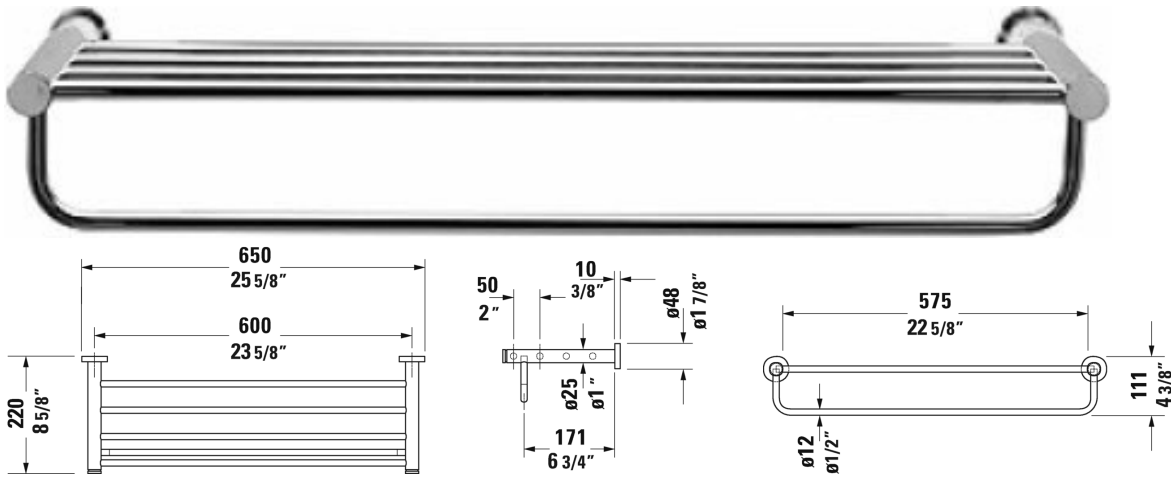

D-Code Towel shelf # 0099251000

| < 25 5/8" Inch > |

Towel shelf	Dimension	Weight	Order number
4 3/8" Inch			
Colors			
10 Chrome			
Variant			
	25 5/8" x 8 5/8" Inch	3.5 lb	0099251000

All drawings contain the necessary measurements which are subject to standard tolerances. They are stated in inch & mm and are non-binding. Exact measurements, in particular for customized installation scenarios, can only be taken from the finished ceramic piece.