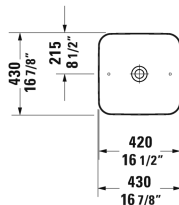

**Cape Cod Washbowl # 234043..00 / 234043..00 / 234043..00**

| &lt; 16 7/8" Inch &gt; |

Washbowl	Dimension	Weight	Order number
without faucet deck, without overflow, 16 7/8" Inch			
<b>Colors</b>			
00 White 26 White/White Satin Matt 32 White Satin Matt			
<b>Variant</b>			
☒ inside color White, outside color White	16 7/8" x 16 7/8" Inch		234043..00
☒ inside color White, outside color White Satin Matt	16 7/8" x 16 7/8" Inch		234043..00
☒ inside color White Satin Matt, outside color White Satin Matt	16 7/8" x 16 7/8" Inch		234043..00
<b>Infobox</b>			
Made of DuraCeram			
Sanitary ceramics with the special WonderGliss surface finish will remain clean and attractive-looking for a long time to come. When ordering WonderGliss please add a "1" as eleventh digit to the model number.			
Slotted waste for washbasins without overflow	2" Inch	0.7 lb	005024
Design Siphon		3.3 lb	005036
<b>Suitable products</b>			
Vanity unit wall-mounted 1 pull-out compartment, countertop including one cut-out, for 1 above-counter basin centered, 31 1/2" x 21 5/8" Inch	31 1/2" x 21 5/8" Inch		KT6694
Vanity unit wall-mounted 1 pull-out compartment, countertop including one cut-out, for 1 above-counter basin centered, 39 3/8" x 21 5/8" Inch	39 3/8" x 21 5/8" Inch		KT6695
Vanity unit wall-mounted 1 pull-out compartment, countertop including one cut-out, for 1 above-counter basin centered, 47 1/4" x 21 5/8" Inch	47 1/4" x 21 5/8" Inch		KT6696
Vanity unit wall-mounted 2 pull-out compartments, 1 countertop with one cut-out or two cut-outs, for 1 or 2 above-counter basin(s), 55 1/8" x 21 5/8" Inch	55 1/8" x 21 5/8" Inch		KT6697 B/L/R