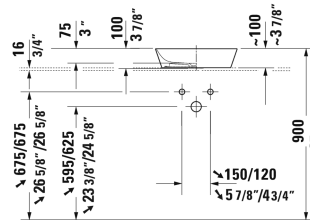

**Cape Cod Washbowl # 234043..00 / 234043..00 / 234043..00**

| &lt; 16 7/8" Inch &gt; |

Washbowl	Dimension	Weight	Order number
without faucet deck, without overflow, 16 7/8" Inch			
<b>Colors</b>			
00 White 26 White/White Satin Matt 32 White Satin Matt			
<b>Variant</b>			
☒ inside color White, outside color White	16 7/8" x 16 7/8" Inch		234043..00
☒ inside color White, outside color White Satin Matt	16 7/8" x 16 7/8" Inch		234043..00
☒ inside color White Satin Matt, outside color White Satin Matt	16 7/8" x 16 7/8" Inch		234043..00
<b>Infobox</b>			
Made of DuraCeram			
Sanitary ceramics with the special WonderGliss surface finish will remain clean and attractive-looking for a long time to come. When ordering WonderGliss please add a "1" as eleventh digit to the model number.			
Slotted waste for washbasins without overflow	2" Inch	0.7 lb	005024
Design Siphon		3.3 lb	005036
<b>Suitable products</b>			
Vanity unit wall-mounted 1 pull-out compartment, countertop including one cut-out, for 1 above-counter basin centered, 31 1/2" x 21 5/8" Inch	31 1/2" x 21 5/8" Inch		KT6694
Vanity unit wall-mounted 1 pull-out compartment, countertop including one cut-out, for 1 above-counter basin centered, 39 3/8" x 21 5/8" Inch	39 3/8" x 21 5/8" Inch		KT6695
Vanity unit wall-mounted 1 pull-out compartment, countertop including one cut-out, for 1 above-counter basin centered, 47 1/4" x 21 5/8" Inch	47 1/4" x 21 5/8" Inch		KT6696
Vanity unit wall-mounted 2 pull-out compartments, 1 countertop with one cut-out or two cut-outs, for 1 or 2 above-counter basin(s), 55 1/8" x 21 5/8" Inch	55 1/8" x 21 5/8" Inch		KT6697 B/L/R

*All drawings contain the necessary measurements which are subject to standard tolerances. They are stated in inch & mm and are non-binding. Exact measurements, in particular for customized installation scenarios, can only be taken from the finished ceramic piece.*