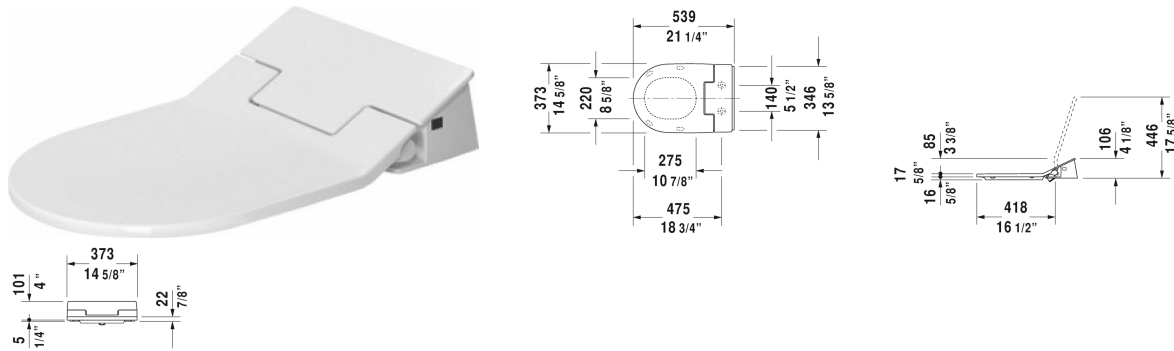

SensoWash® Slim SensoWash® Slim shower-toilet seat for ME by Starck, Starck 2, Starck 3 and Darling New* # 611000001001300

| < 14 3/4" Inch > |

SensoWash® Slim shower-toilet seat for ME by Starck, Starck 2, Starck 3 and Darling New*	Dimension	Weight	Order number
rear-, front and oscillating wash, with slow close, night light, remote control included, locking function via remote control, self-cleaning wand, on / off-button, with concealed connections, automatic drainage in periods of prolonged disuse			
Colors			
00 White			
Variant			
AC 100-120V, 50-60 Hz, individual adjustment of water temperature, spray wand position and water spray intensity, seat and lid easily removable with one hand	14 3/4" x 21 1/4" Inch	12.1 lb	611000001001300
Infobox			
Install a water water softener with water hardness ≥ 2.4 mmol/l ($\geq 14^\circ$ dH or 24° fH).			
Suitable products			
Toilet wall-mounted for SensoWash® washdown model, only in combination with SensoWash, connecting elements for SensoWash with concealed connections included, Durafix included, cUPC® listed*, 14 5/8" x 24 3/8" Inch	14 5/8" x 24 3/8" Inch		254459
Toilet wall-mounted for SensoWash® washdown model, only in combination with SensoWash, connecting elements for SensoWash with concealed connections included, Durafix included, cUPC® listed*, 14 5/8" x 24 3/8" Inch	14 5/8" x 24 3/8" Inch		222659
Toilet close-coupled for SensoWash® (without tank), washdown model, only in combination with SensoWash, connecting elements for SensoWash with concealed connections included, hardware included, cUPC® listed*, 14 3/4" x 28 3/8" Inch	14 3/4" x 28 3/8" Inch		212959
Toilet wall-mounted for SensoWash® washdown model, only in combination with SensoWash, connecting elements for SensoWash with concealed connections included, Durafix included, cUPC® listed*, 14 1/8" x 24 3/8" Inch	14 1/8" x 24 3/8" Inch		253359