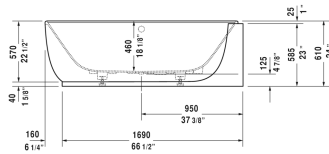

Luv Bathtub # 70043200000090

< 72 7/8" Inch >

Bathtub	Dimension	Weight	Order number
corner right, with seamless panel and support frame, with two backrest slopes, cUPC® listed*, DuraSolid® A, Filling capacity 66.6 gal			
Colors			
00 White			
Variant			
Base tub	72 7/8" x 37 3/8" Inch	231.5 lb	70043200000090
Infobox			
* Complies with the following standards: CSA B45.5/IAPMO Z124			
Suitable products			
Tile flange ,			790112
Cable-driven waste and overflow brass,			790250
Drop-in drain (PVC), for all back-to-wall, corner and freestanding bathtubs, cUPC® listed*,			791281
Drop-in drain (ABS), for all back-to-wall, corner and freestanding bathtubs, cUPC® listed*,			791282

All drawings contain the necessary measurements which are subject to standard tolerances. They are stated in inch & mm and are non-binding. Exact measurements, in particular for customized installation scenarios, can only be taken from the finished ceramic piece.