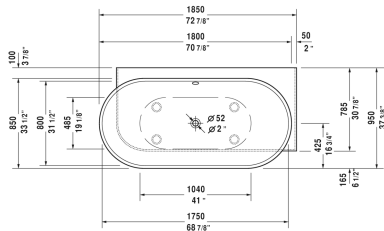

Luv Bathtub # 70043200000090

< 72 7/8" Inch >

Bathtub	Dimension	Weight	Order number
corner right, with seamless panel and support frame, with two backrest slopes, cUPC® listed*, DuraSolid® A, Filling capacity 66.6 gal			
Colors			
00 White			
Variant			
Base tub	72 7/8" x 37 3/8" Inch	231.5 lb	70043200000090
Infobox			
* Complies with the following standards: CSA B45.5/IAPMO Z124			
Suitable products			
Tile flange ,			790112
Cable-driven waste and overflow brass,			790250
Drop-in drain (PVC), for all back-to-wall, corner and freestanding bathtubs, cUPC® listed*,			791281
Drop-in drain (ABS), for all back-to-wall, corner and freestanding bathtubs, cUPC® listed*,			791282

All drawings contain the necessary measurements which are subject to standard tolerances. They are stated in inch & mm and are non-binding. Exact measurements, in particular for customized installation scenarios, can only be taken from the finished ceramic piece.