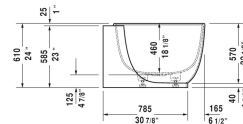

Luv Bathtub # 70043200000090

< 72 7/8" Inch >

Bathtub	Dimension	Weight	Order number
corner right, with seamless panel and support frame, with two backrest slopes, cUPC® listed*, DuraSolid® A, Filling capacity 66.6 gal			
Colors			
00 White			
Variant			
Base tub	72 7/8" x 37 3/8" Inch	231.5 lb	70043200000090
Infobox			
* Complies with the following standards: CSA B45.5/IAPMO Z124			
Suitable products			
Tile flange ,			790112
Cable-driven waste and overflow brass,			790250
Drop-in drain (PVC), for all back-to-wall, corner and freestanding bathtubs, cUPC® listed*,			791281
Drop-in drain (ABS), for all back-to-wall, corner and freestanding bathtubs, cUPC® listed*,			791282

All drawings contain the necessary measurements which are subject to standard tolerances. They are stated in inch & mm and are non-binding. Exact measurements, in particular for customized installation scenarios, can only be taken from the finished ceramic piece.