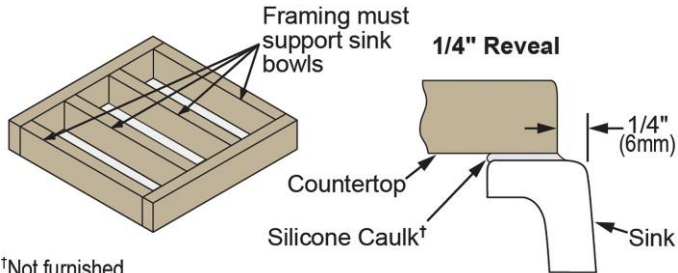

Installation Profile:

†Not furnished
Designed to affix to the underside of any solid surface countertop.

[Clean and Care Manual (PDF)](#)
[Installation Instructions (PDF)](#)
[Warranty (PDF)](#)

PART: _____ QTY: _____
PROJECT: _____
CONTACT: _____
DATE: _____
NOTES: _____
APPROVAL: _____

In keeping with our policy of continuing product improvement, Elkay reserves the right to change product specifications without notice. Please visit elkay.com for the most current version of Elkay product specification sheets. This specification describes an Elkay product with design, quality, and functional benefits to the user. When making a comparison of other producers' offerings, be certain these features are not overlooked.