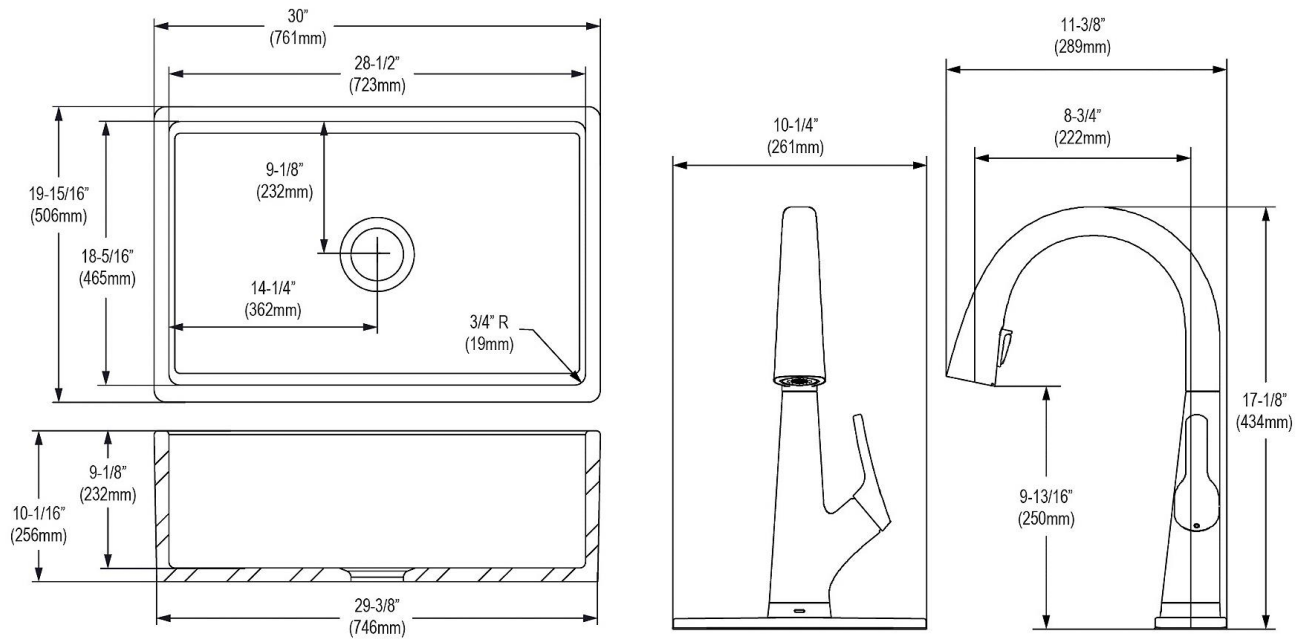

Optional Accessories

[LK99FCS](#)

Elkay Deluxe Drain Kit with Satin Finish 3-1/2 Type 304 Stainless Steel Body for Fireclay Sinks

[Spec Sheet (PDF)](#)