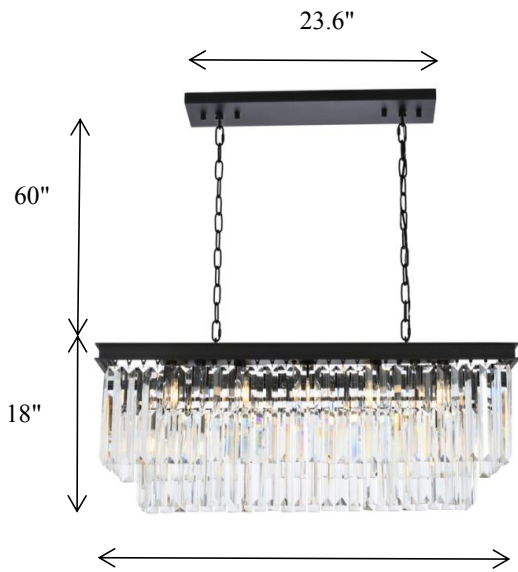

PRODUCT SPECIFICATION SHEET

Sydney collection

Sydney 12-Light Matte Black Pendant Clear Crystal

Matte Black
Item No:1232D40MB

Polished Nickel
Item No:1232D40PN

Available Finishes

*The Collection is composed of Chandeliers,
Pendants*

Dimensions

Canopy/Backplate (in)	L23.5"*W5"*H1"
Chain/Rod Length	60"
Length	40"
Width	14"
Height	18"
Maximum Height	78"

Specifications

Finish	2 Finishes
Material	Iron and Crystal
Crystal Color	Clear
Type	Pendant
Hanging Device	Chain
Voltage	110-125V
Dimmable	YES
Warranty	1 Year Limited
Shipment Type	Small Parcel

Bulb / Socket

Socket Type	E12
Number of Lights	12
Wattage/Bulb	40W
Included	No

Installation

Indoor/Outdoor	Indoor
Dry/Wet/Damp	Dry
Weight	80.8 LBS
Wire Length	144"
Safety Rating	UL Listed