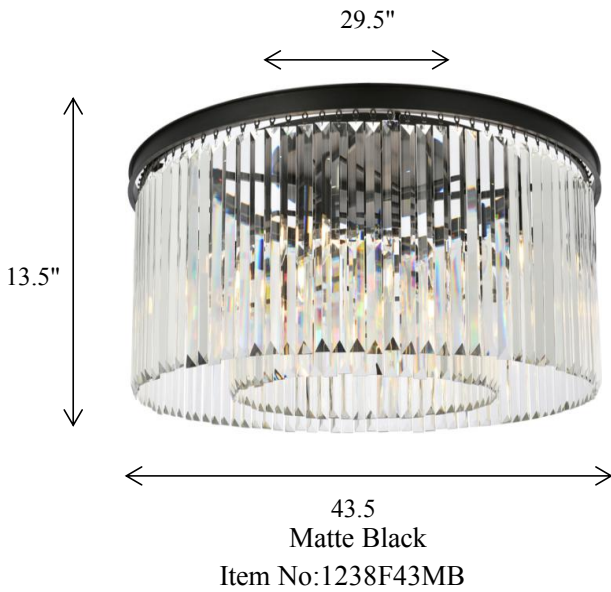

## Sydney collection

Sydney 10-Light Matte Black Flush Mount Clear Crystal

### Dimensions

Canopy/Backplate (in)	D29.5"*H1"
Chain/Rod Length	N/A
Length	N/A
Width	43.5"
Height	13.5"
Maximum Height	N/A

### Specifications

Finish	2 Finishes
Material	Iron and Crystal
Crystal Color	Clear
Type	Flush Mount
Hanging Device	N/A
Voltage	110-125V
Dimmable	YES
Warranty	1 Year Limited
Shipment Type	LTL