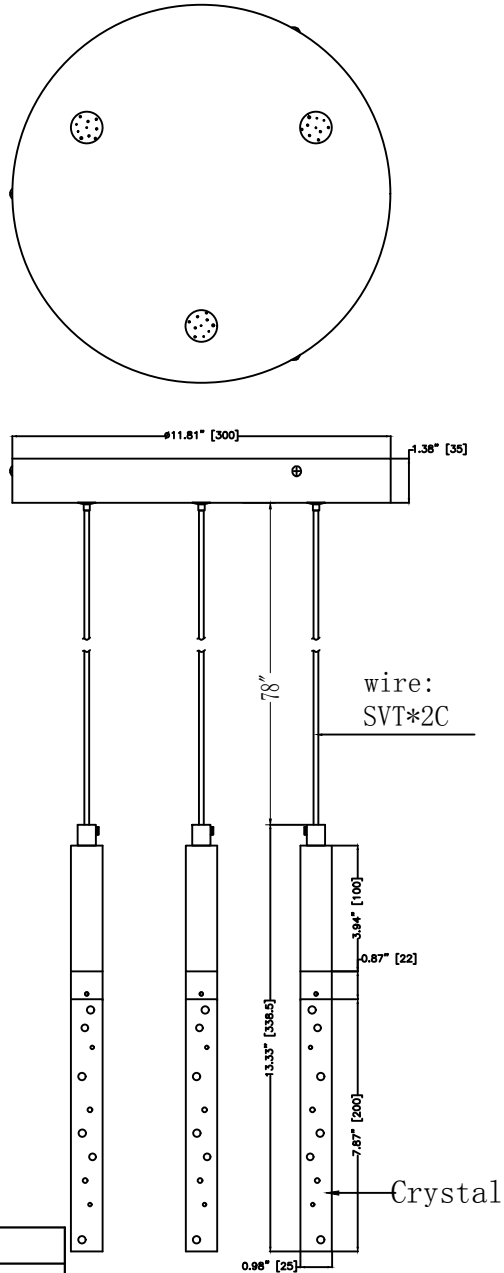

Finish:
 Colorway 1:Chrome
 Colorway 2:Gold
 Crystal:Clear
 Cord:Fabric
 Type of Bulb:DC LED 9W
 Number of Bulb: 3PCS
 Color temperature:3000K

Model#:	5203D12C/G	Chain/Rod/Cord item#:	
Number of Tiers:	1	Wire Included (INCH):	78"
		Wire color:	transparent
Fixture Material:	Crystal & Metal	Assembly required	Yes
Shades Included:		Light Bulbs:	3
		Bulb Type:	DC LED
Shade Material:		Color temperature:	3000K
		Average Life(hours):	20000 hours
Shade Color:		Estimated Yearly Energy cost (11¢/kWh)	
Shade Shape:		Life Based on 3hrs/day (Years)	18 years
Shade Height:		Dimmable :	No
		Lumen:	720lm
Shade Width:		CRI:	80
		Dry/Wet/damp	Dry
Shade Length:		Watts:	3W
		Watt Equivalent:	
Hanging Device:	Electric wire	Max Wattage:	9W
		Voltage:	120V
Adjustable:	Yes	Finish:	Chrome/Gold+Clear
		Hardware Finish:	Chrome/Gold
Minimum Hanging Height:	20.7"	Hardware Material:	Metal
Maximum Hanging Height:	74.7"	Crystal Trim:	RC
Length (in.)	N/A	Crystal Color :	Clear light bubble
Width / Diameter (in.)	φ11.81"	UL & ULc Standard :	
Height (in.)	13.33"	Product Weight:	4.4
Inside Fixture Length (in.)		Hanging Weight (Frame Only)	
Inside Fixture Width/Diameter(in.)		Hanging Weight W/Crystal	
Inside Fixture Height (in.)		Shipment type:	Small Parcel
		Number of Boxes :	1
Canopy:	Yes	Box 1 Length:	14.17"
Canopy Height	1.38"	Box 1 Width:	14.17"
Canopy Width	φ11.81"	Box 1 Height:	6.5"
Canopy Length		Box 1 Weight (LBS):	5.5
Chain/Rod/Cord Included (INCH)	78"	Box 2 Length:	
		Box 2 Width:	
Chain/Rod/Cord finish:	Electric wire	Box 2 Height:	
		Box 2 Weight (LBS):	

FACTORY	
ITEM NO.	5203D12C/G
DRAFTER	(name of person who did the drawing)
DATE	Date of the latest revision