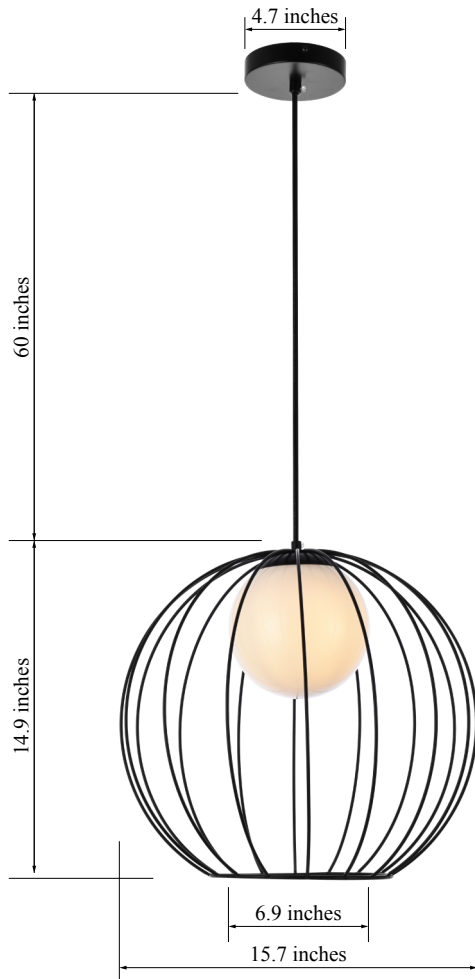

PRODUCT SPECIFICATION SHEET

WETZEL COLLECTION

Wetzel 1-Light Pendant lamp Iron Shade

Black
Item No:LD2345BK

Brass
Item No:LD2345BR

Available Finishes

Dimensions

Canopy Size(in)	D4.7"H1"
Chain/Rod Length	60"
Length	N/A
Width	15.7"
Height	14.9"
Maximum Height	74.9"

Specifications

Finish	2 Finishes
Material	Iron / Glass
Glass Color	Frosted white
Type	Pendant lamp
Hanging Device	Cord
Voltage	110-125V
Dimmable	Yes
Warranty	1 Year Limited
Shipment Type	Small Parcel

Bulb / Socket

Socket Type	E26
Number of Lights	1
Wattage/Bulb	40W
Included	No

Installation

Indoor/Outdoor	Indoor
Dry/Wet/Damp	Dry
Weight	3.1 LBS
Wire Length	60"
Safety Rating	ETL Listed