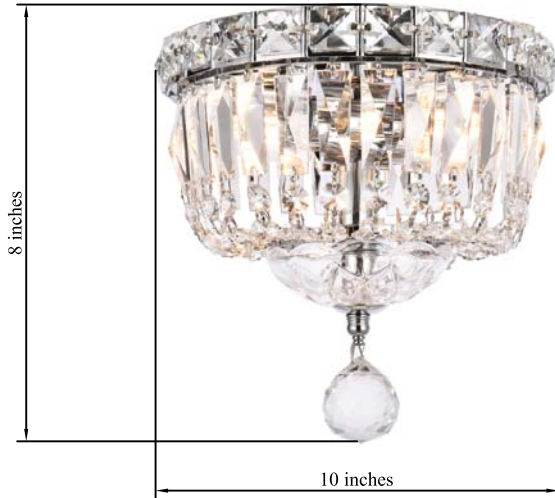

## TRANQUIL COLLECTION

Tranquil 4-Light Chrome Flush Mount Clear Crystal

Chrome  
Item No:V2528F10C

### Dimensions

Canopy Size(in)	D7.8"H1"
Chain/Rod Length	N/A
Length	N/A
Width	10"
Height	8"
Maximum Height	N/A

### Specifications

Finish	2 Finishes
Material	Iron / Glass / Crystal
Crystal Color	Clear
Type	Flush Mount
Hanging Device	N/A
Voltage	110-125V
Dimmable	YES
Warranty	1 Year Limited
Shipment Type	Small Parcel