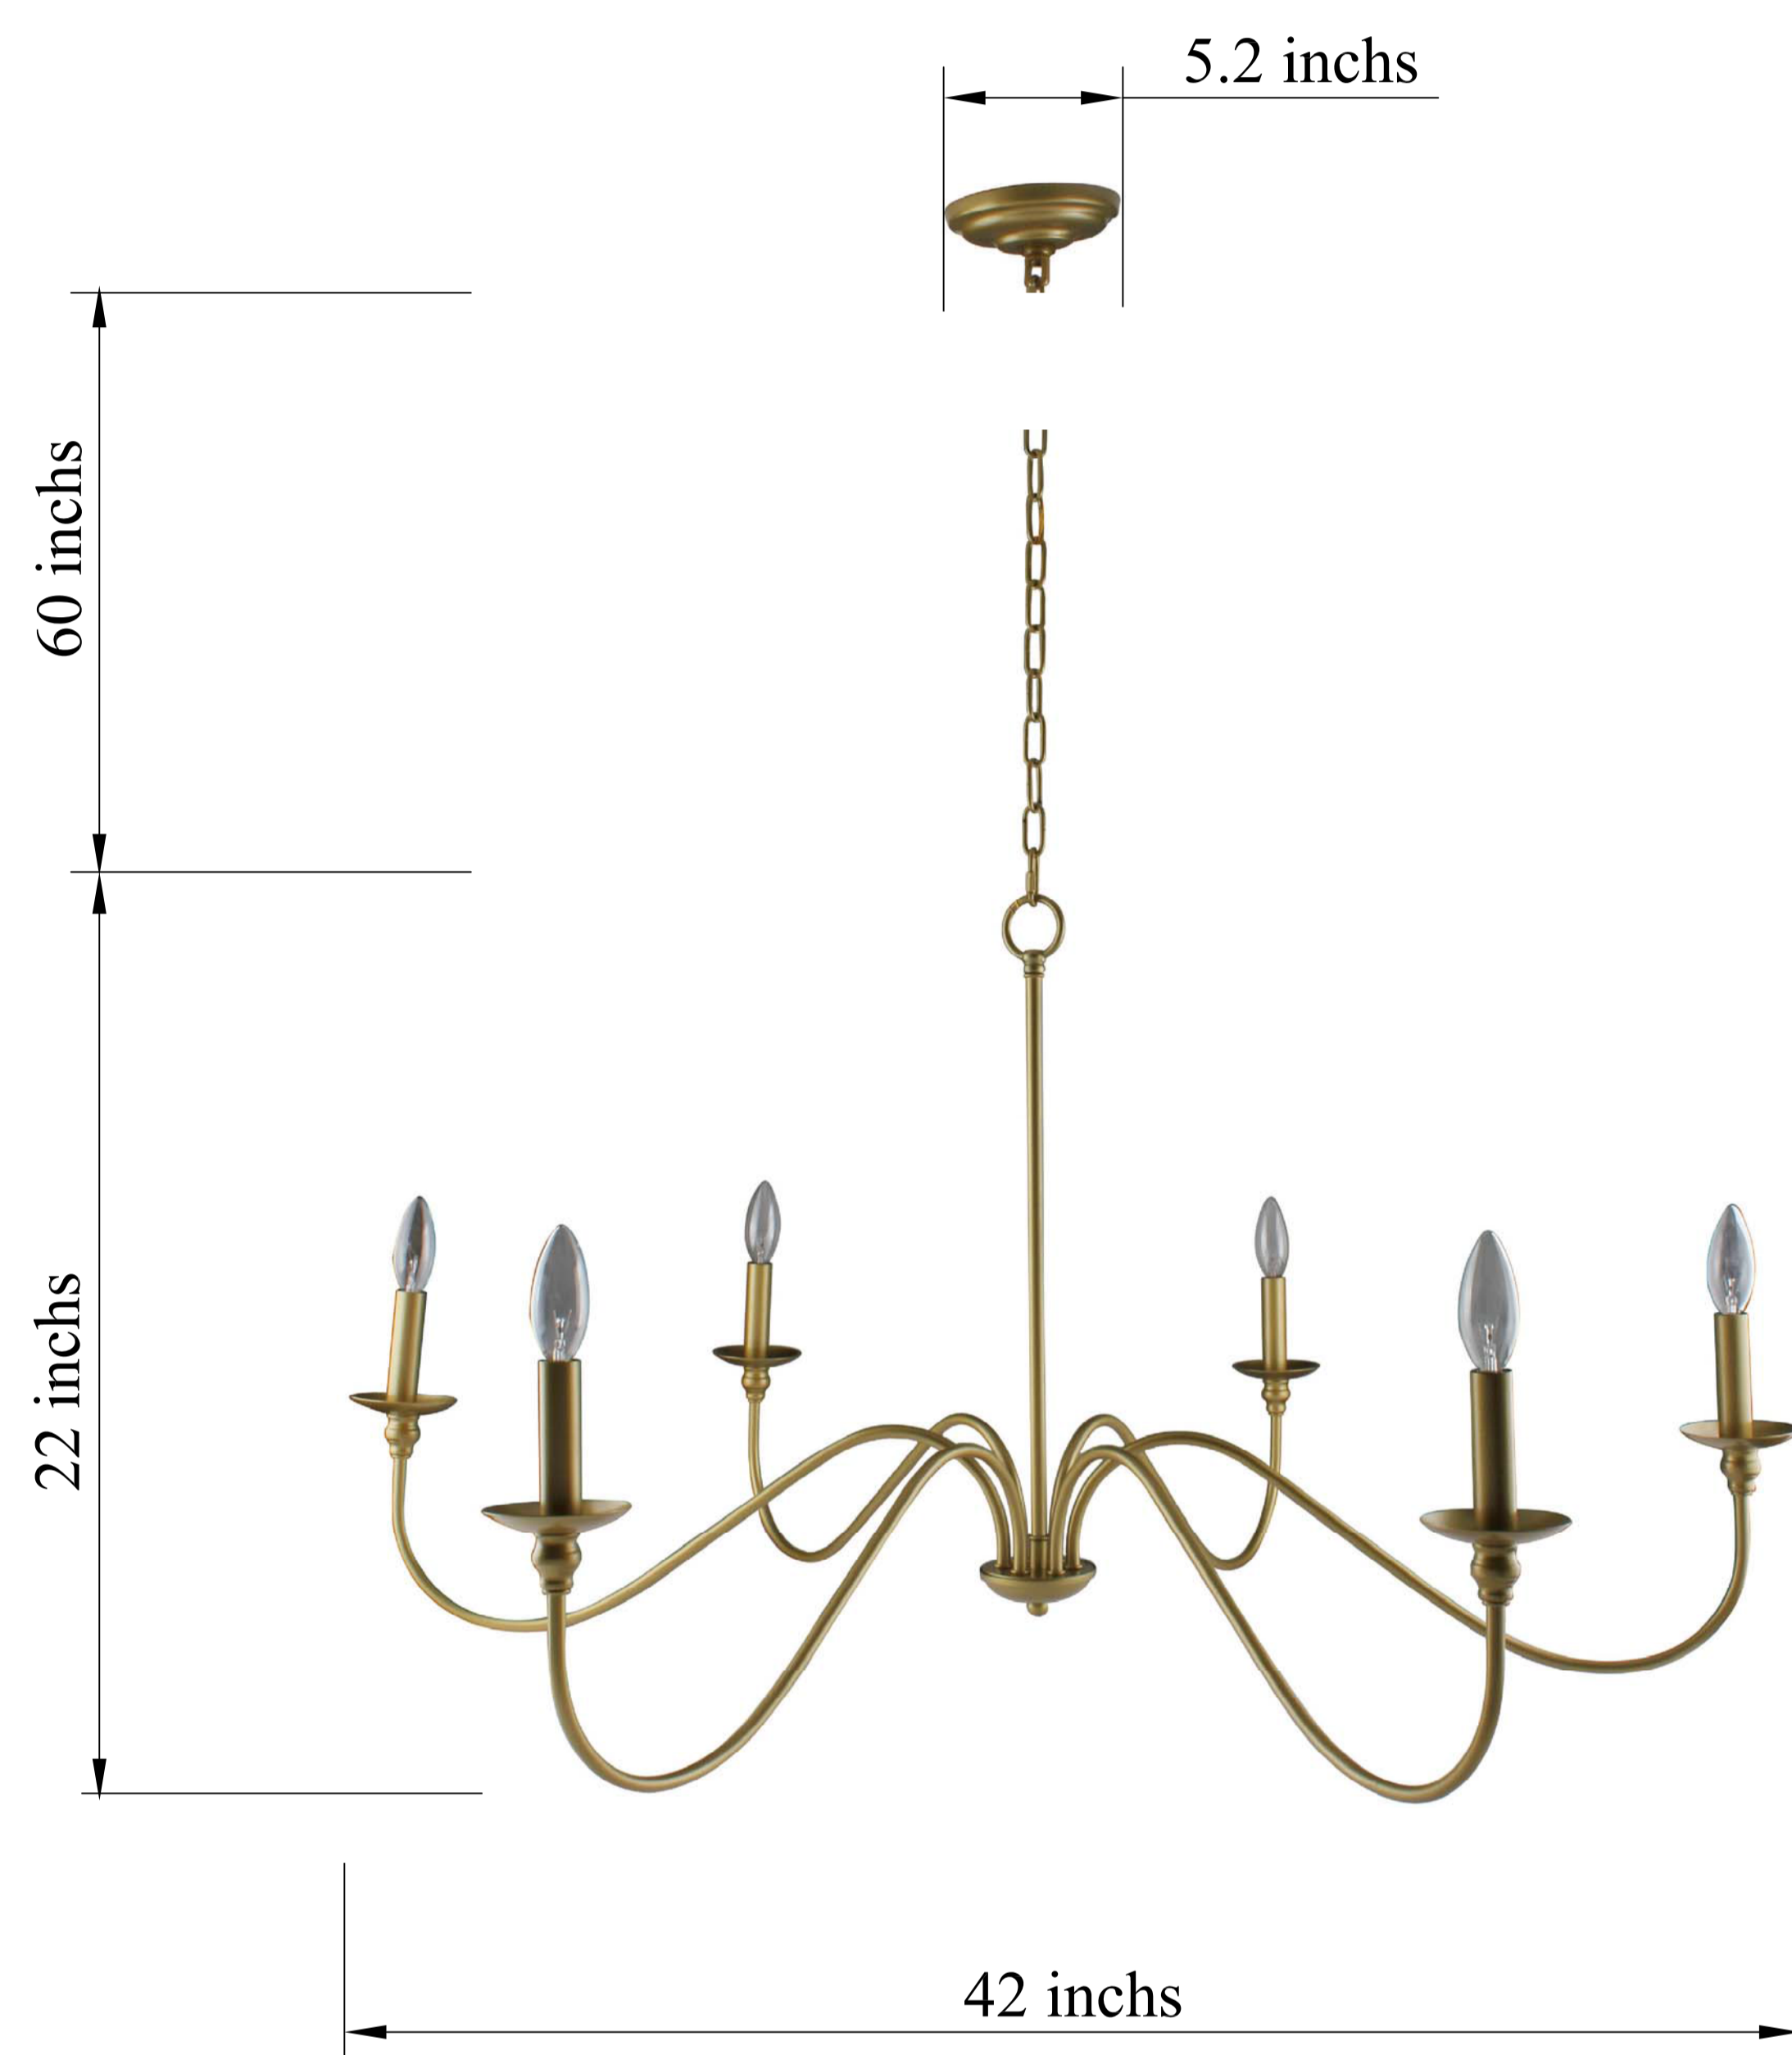

PRODUCT SPECIFICATION SHEET

COLLECTION

6-Light Iron Chandelier

Brass
Item No:LD5056D42BR

Polish Nickel
Item No:LD5056D42PN

Matt Black
Item No:LD5056D42MB

Matt Black & Brass
Item No:LD5056D42BRB

Available Finishes

Dimensions

Canopy Size(in)	D5.2" H1.5"
Chain/Rod Length	60"
Length	N /A
Width	42"
Height	22"
Maximum Height	83.5

Specifications

Finish	4 Finishes
Material	Iron
Glass Color	N/A
Type	Chandelier
Hanging Device	Chain
Voltage	110-125V
Dimmable	Yes
Warranty	1 Year Limited
Shipment Type	Small Parcel

Bulb / Socket

Socket Type	E12
Number of Lights	6
Wattage/Bulb	40W
Included	No

Installation

Indoor/Outdoor	Indoor
Dry/Wet/Damp	Dry
Weight	5.8 LBS
Wire Length	79"
Safety Rating	ETL Listed