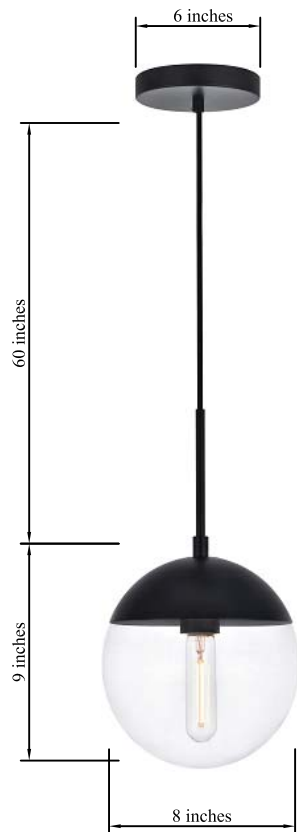

PRODUCT SPECIFICATION SHEET

ECLIPSE COLLECTION

ECLIPSE 1-Light Black Pendant Clear Glass

Black
Item No:LD6027BK

Chrome
Item No:LD6029C

Brass
Item No:LD6031BR

Available Finishes

Dimensions

Canopy Size(in)	D6"*H1"
Chain/Rod Length	60"
Length	N/A
Width	8"
Height	9"
Maximum Height	63"

Specifications

Finish	3 Finishes
Material	Iron / Glass
Glass Color	Clear
Type	Pendant
Hanging Device	Cord
Voltage	110-125V
Dimmable	Yes
Warranty	1 Year Limited
Shipment Type	Small Parcel

Bulb / Socket

Socket Type	E26
Number of Lights	1
Wattage/Bulb	40W
Included	No

Installation

Indoor/Outdoor	Indoor
Dry/Wet/Damp	Dry
Weight	3 LBS
Wire Length	60"
Safety Rating	ETL Listed