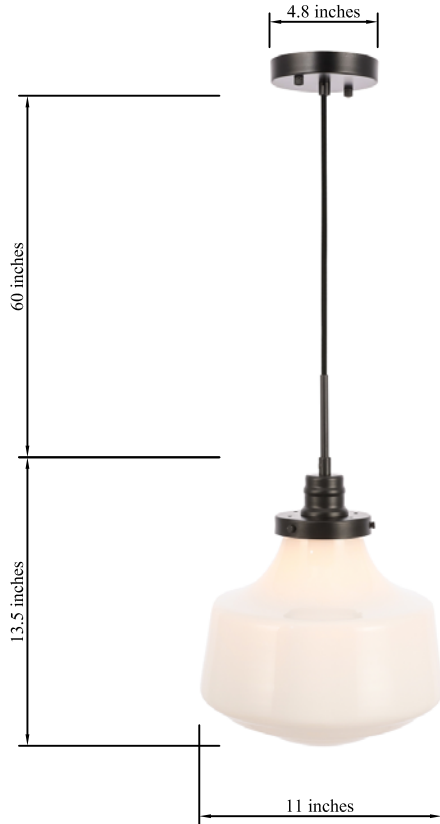

PRODUCT SPECIFICATION SHEET

LYLE COLLECTION

LYLE 1-Light Black Pendant Frosted White Glass

Black
Item No:LD6261BK

Chrome
Item No:LD6262C

Brass
Item No:LD6263BR

Available Finishes

Dimensions

Canopy Size(in)	D4.8"*H1"
Chain/Rod Length	N/A
Length	N/A
Width	11"
Height	13.5"
Maximum Height	73"

Specifications

Finish	3 Finishes
Material	Iron / Glass
Glass Color	Frosted White
Type	Pendant
Hanging Device	Cord
Voltage	110-125V
Dimmable	Yes
Warranty	1 Year Limited
Shipment Type	Small Parcel

Bulb / Socket

Socket Type	E26
Number of Lights	1
Wattage/Bulb	40W
Included	No

Installation

Indoor/Outdoor	Indoor
Dry/Wet/Damp	Dry
Weight	3.5 LBS
Wire Length	59"
Safety Rating	ETL Listed