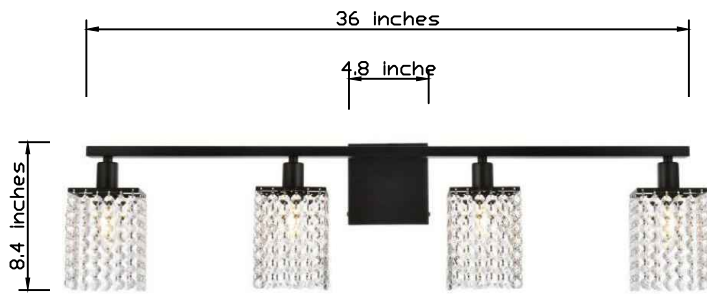

PRODUCT SPECIFICATION SHEET

PHINEAS COLLECTION

PHINEAS 4-Lights Black Wall Lamp Clear Crystal

Black
Item No:LD7012BK

Dimensions

Back plate Size(in)	L4.8" W4.8" H0.8"
Width	36"
Extension	5.8"
Height	8.4"
Maximum Height	N/A

Specifications

Finish	2 Finishes
Material	Iron / Crystal
Crystal Color	Clear
Type	Wall lamp
Hanging Device	N/A
Voltage	110-125V
Dimmable	Yes
Warranty	1 Year Limited
Shipment Type	Small Parcel

Bulb / Socket

Socket Type	E12
Number of Lights	4
Wattage/Bulb	40W
Included	No

Installation

Indoor/Outdoor	Indoor
Dry/Wet/Damp	Dry
Weight	4.92 LBS
Wire Length	6"
Safety Rating	ETL Listed

Chrome
Item No:LD7013C

Brass
Item No:LD7012BR