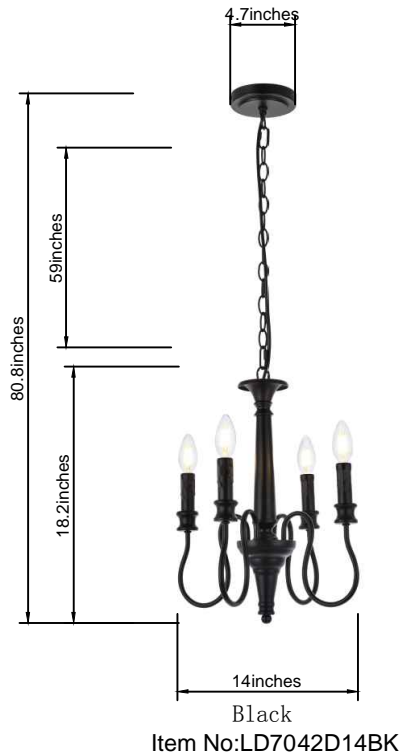

PRODUCT SPECIFICATION SHEET

FLYNX COLLECTION

FLYNX 4-Light Black Pendant Lamp

Dimensions

Canopy Size(in)	ø 4.7" H1.0"
Chain/Rod Length	59"
Length	N/A
Width	ø 14"
Height	18.2"
Maximum Height	80.9"

Specifications

Finish	3 Finishes
Material	Metal
Glass Color	N/A
Type	Pendant Lamp
Hanging Device	Chain
Voltage	110-125V
Dimmable	No
Warranty	1Year Limited
Shipment Type	Small Parcel

Bulb / Socket

Socket Type	E12
Number of Lights	4
Wattage/Bulb	160W
Included	No

Installation

Indoor/Outdoor	Indoor
Dry/Wet/Damp	Dry
Weight	4.2 LBS
Wire Length	78.7"
Safety Rating	ETL Listed

Weathered Dove
Item No:LD7042D14WD

Wooden
Item No:LD7042D14WOK

Available Finishes