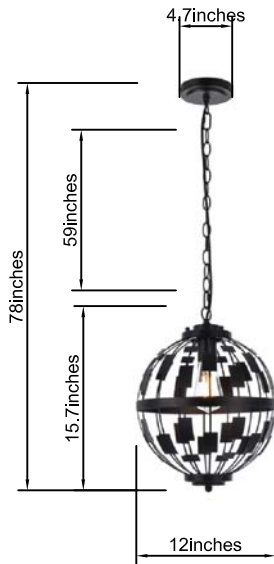

## LEVANTE COLLECTION

LEVANTE 1-Light Black Pendant Lamp

Black  
Item No:LD7075D12BK

Brass  
Item No:LD7075D12BR

Available Finishes

### Dimensions

Canopy Size(in)	ø 4.7" H1.0"
Chain/Rod Length	59"
Length	N/A
Width	ø 12"
Height	15.7"
Maximum Height	78"

### Specifications

Finish	2 Finishes
Material	Metal
Glass Color	N/A
Type	Pendant Lamp
Hanging Device	Chain
Voltage	110-125V
Dimmable	No
Warranty	1Year Limited
Shipment Type	Small Parcel