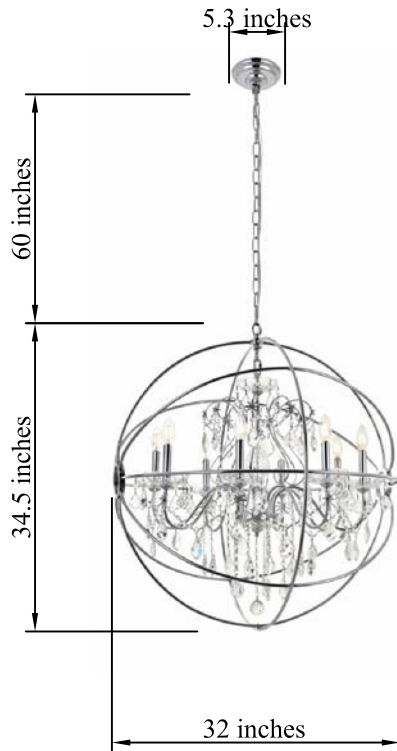

PRODUCT SPECIFICATION SHEET

CORDELIA COLLECTION

CORDELIA 8-Light Chrome Pendant Clear Crystal

Chrome
Item No:LD8801D32C

Black
Item No:LD8801D32BK

Black Gold
Item No:LD8801D32GB

Available Finishes

Dimensions

Canopy Size(in)	D5.3"H1.2"
Chain/Rod Length	60"
Length	N/A
Width	32"
Height	34.5"
Maximum Height	94.5"

Specifications

Finish	3 Finishes
Material	Iron / Glass / Crystal
Crystal / Glass Color	Clear
Type	Pendant
Hanging Device	Chain
Voltage	110-125V
Dimmable	No
Warranty	1 Year Limited
Shipment Type	Small Parcel

Bulb / Socket

Socket Type	E12
Number of Lights	8
Wattage/Bulb	40W
Included	No

Installation

Indoor/Outdoor	Indoor
Dry/Wet/Damp	Dry
Weight	22.4 LBS
Wire Length	116"
Safety Rating	UL Listed