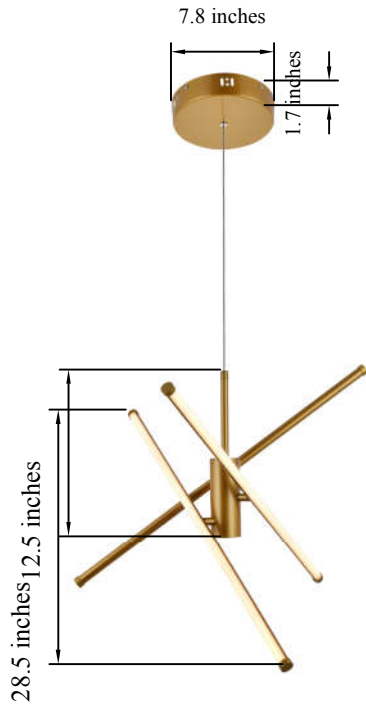

PRODUCT SPECIFICATION SHEET

SONYA COLLECTION

SONYA 3-Light Brass Pendant Lamp

Brass
Item No:LD9001D29BR

Black
Item No:LD9001D29BK

Polished Nickel
Item No:LD9001D29PN

Available Finishes

Dimensions

Canopy Size(in)	D7.8"W1.7"
Chain/Rod Length	78.7"
Length	28.5"
Width	28.5"
Height	12.5"
Maximum Height	93.3"

Specifications

Finish	3 Finishes
Material	Aluminum
Crystal Color	N/A
Type	Pendant
Hanging Device	Steel wire
Voltage	110-125V
Dimmable	YES
Warranty	1 Year Limited
Shipment Type	Small Parcel

Bulb / Socket

Socket Type	LED
Number of Lights	3
Wattage/Bulb	40W
Included	YES

Installation

Indoor/Outdoor	Indoor
Dry/Wet/Damp	Dry
Weight	5.06LBS
Wire Length	78.7"
Safety Rating	ETL Listed