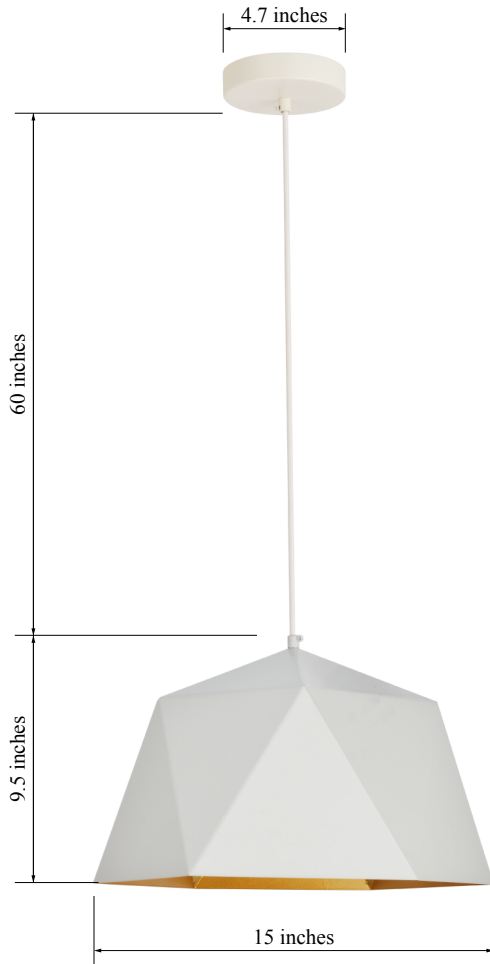

## COLLECTION

1-Light Pendant lamp Iron Shade

White  
Item No:LDPD2080

Black  
Item No:LDPD2081

Available Finishes

## Dimensions

|                  |          |
|------------------|----------|
| Canopy Size(in)  | D4.7"H1" |
| Chain/Rod Length | 60"      |
| Length           | N/A      |
| Width            | 15"      |
| Height           | 9.5"     |
| Maximum Height   | 69.5"    |

## Specifications

|                |                |
|----------------|----------------|
| Finish         | 2 Finishes     |
| Material       | Iron           |
| Glass Color    | N/A            |
| Type           | Pendant lamp   |
| Hanging Device | Cord           |
| Voltage        | 110-125V       |
| Dimmable       | Yes            |
| Warranty       | 1 Year Limited |
| Shipment Type  | Small Parcel   |