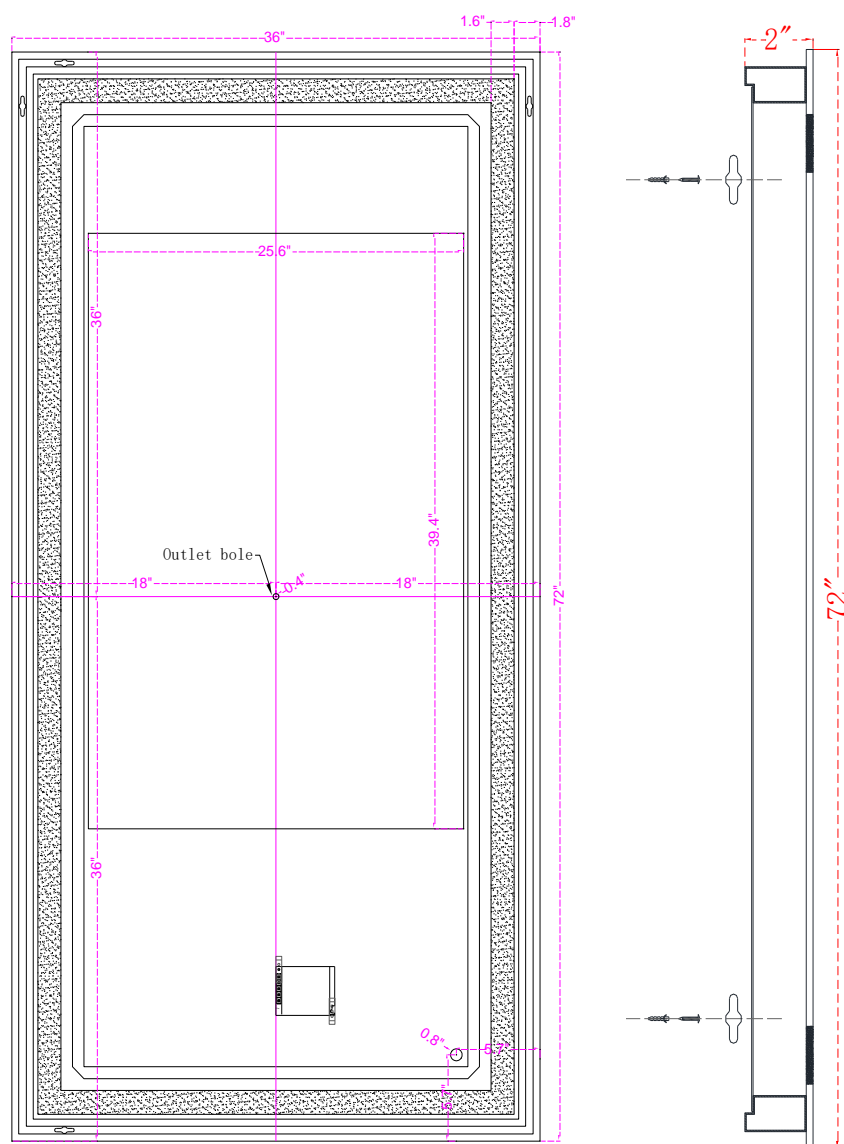

## MRE13672

W36" X H72" CRI 90 CCT (K) 4200K, 6400K, 3000K 1183Lumens  
LED Mirror Light

### PRODUCT DESCRIPTION

IP44 Rated LED Backlit Bathroom Wall Mirror, Highly polished silver mirror with 4 Rectangle light windows. Epoxy powder coated mild steel back box. LED Mirror Light is designed to provide 40,000 hours of life.

### SPECIFICATIONS:

- Mirror Size: W36" X H72"
- Lamp power: 208W;
- Lumens: 1183lm
- CRI  $\geq$  0.9;
- CCT: 4200K, 6400K, 3000K
- Watts per color temperature: 78W+39W+39W
- Dimming LED
- Electronic Driver: Input 110-120V, output DC 12V
- Defogger
- Luminaire Disconnect
- Changeable LED light strip
- Primary Material: SPCC+GLASS
- UL Approved

### INSTALLATION:

1. Mount the chassis on the wall, the chassis can be horizontal or vertical hanging.
2. Install lamps
3. Wiring
4. Powder connection
5. Hang mirror on chassis

**Size:** W36" X H72"

**The distance from the middle outlet hole to both sides** W17.48" X H35.48"