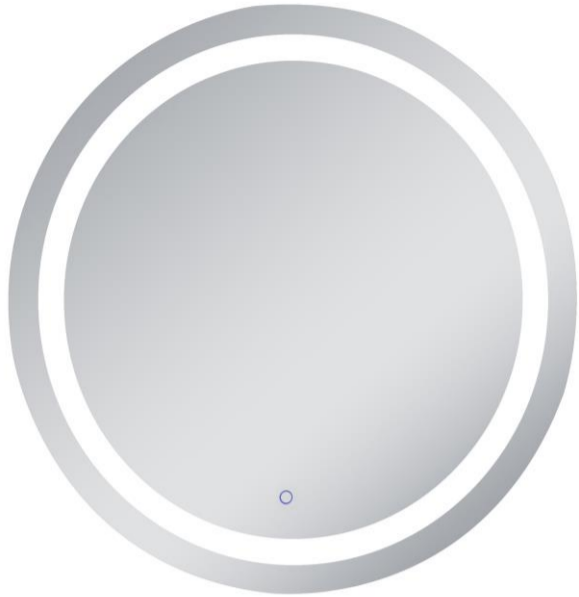

## MRE23636

W36" X H36" CRI 90 CCT (K) 4200K, 6400K, 3000K 592Lumens  
LED Mirror Light

### PRODUCT DESCRIPTION

IP44 Rated LED Backlit Bathroom Wall Mirror, Highly polished silver mirror with 4 Rectangle light windows. Epoxy powder coated mild steel back box. LED Mirror Light is designed to provide 40,000 hours of life.

### SPECIFICATIONS:

- Mirror Size: W36" X H36"
- Lamp power: 78W;
- Lumens:592 lm
- CRI  $\geq$  0.9;
- CCT:4200K, 6400K, 3000K
- Watts per color temperature:37W+18.5W+18.5 W
- Dimming LED
- Electronic Driver: Input 110-120V, output DC 12V
- Defogger
- Luminaire Disconnect
- Changeable LED light strip
- Primary Material: SPCC+GLASS
- UL Approved

**FINISH:** Silver