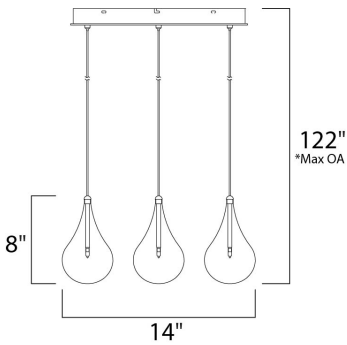

**PRODUCT DESCRIPTION**

A simple idea gracefully executed in the Larmes collection. Row upon row of Clear oversized teardrops, mounted onto an extended Polished Chrome lamp holder that supports xenon lamps, sets the stage. Individually adjustable drops for custom stagger effects allow for dramatic impact. An added benefit of each drop being aircraft cable-suspended, is the ability to adjust the overall height of the piece to fit the space. The final result is stark and stunning.

\*max overall height

**MEASUREMENTS**

- DIMENSION : 14" L x 14" W x 8" H
- MAX OAH : 122" OAH
- CANOPY : 7" W x 1.25" H x 10.25" L
- HANGING WEIGHT : 5.28 lb

**LAMPING**

- INPUT VOLTAGE : V
- LUMENS : 1,080 Rated
- BULB : 9 x 10W Xenon 12V G4 , 90W Total
- BULB INCLUDED : (Included)
- DIMMABLE : Electronic Low Voltage (ELV)
- COLOR\_TEMP : 2900K