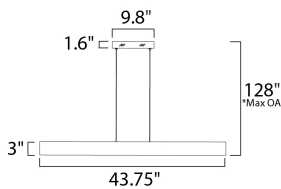

\*max overall height

### MEASUREMENTS

DIMENSION	: 43.75" L x 0.5" W x 3" H
MAX OAH	: 128" OAH
CANOPY	: 9.8" W x 1.6" H x 9.8" L
HANGING WEIGHT	: 3.2 lb