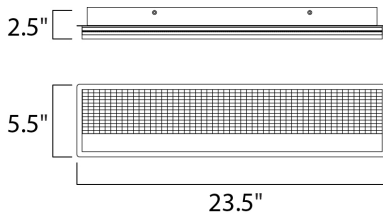

**PRODUCT DESCRIPTION**

Thousands of miniature crystals are embedded into a sheet of clear acrylic which form a material we call Gemite. When illuminated by the LED mounted in the Polished Chrome frame the Gemite glistens like the stars in a galaxy. With the added downlight you get both glamour and ample lighting from this beautiful vanity collection.

**MEASUREMENTS**

DIMENSION : 23.5" L x 2.5" W x 5.5" H x 2.5" Ext  
 BACK PLATE : 22" W x 4.75" H x 2.75" HCO  
 HANGING WEIGHT : 10.12 lb

**LAMPING**

INPUT VOLTAGE : 120V  
 LUMENS : 1,792 Rated (1,400 Del.)  
 BULB : 2 x 25W LED PCB Integrated , 25W Total  
 BULB INCLUDED : (Integrated)  
 DIMMABLE : Triac CL or ELV  
 CRI : 90+ CRI  
 COLOR\_TEMP : 3000K  
 LIGHTING\_DIRECTION : Up/Down