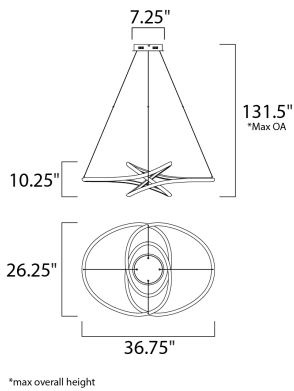

**PRODUCT DESCRIPTION**

Arched Matte White aluminum channel is artfully formed into unique lighting sculptures. Two rows of LEDs are used to double the light output but are fully dimmable for your comfort level.

**MEASUREMENTS**

DIMENSION : 36.75" L x 26.25" W x 10.25" H  
 MAX OAH : 131.5" OAH  
 CANOPY : 7.25" W x 1.75" H x 7.75" L  
 HANGING WEIGHT : 9 lb

**LAMPING**

INPUT VOLTAGE : 110-277V  
 LUMENS : 4,620 Rated (2,970 Del.)  
 BULB : 1 x 66W LED PCB Integrated , 66W Total  
 BULB INCLUDED : (Integrated)  
 DIMMABLE : Only at 120V with ELV  
 CRI : 90+ CRI  
 COLOR\_TEMP : 2700K