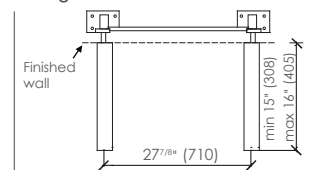

Approximate measurements. The manufacturer accepts 5 mm (0.2") variance. Products and specifications shown are subject to change without notice. Please contact AD Waters for any further inquiries, spare parts, etc.