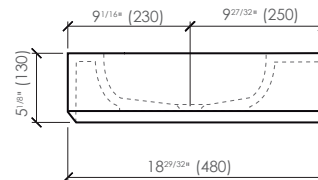

DIMENSIONS AND WEIGHT

Length	35 ⁹ / ₁₆ " (903 mm)
Width	18 ²⁹ / ₃₂ " (480 mm)
Height	5 ¹ / ₈ " (130 mm)
Weight	49.4 lb (22.4 kg)

MATERIAL

Silexpol® (mix of polyurethane resins, silica and other minerals).

TEXTURE

Top and sides: Slate.
Basin interior: Smooth.

COLORS

In stock:

On order:

INCLUDED

- Installation instructions and owner's manual.

NOT INCLUDED