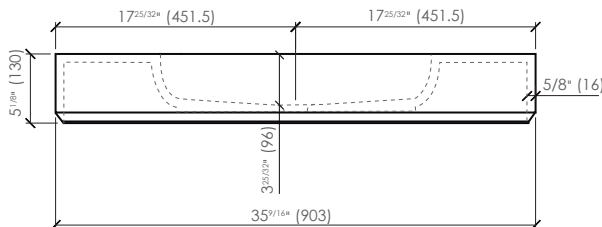

DIMENSIONS AND WEIGHT

Length	35 ⁹ / ₁₆ " (903 mm)
Width	18 ²⁹ / ₃₂ " (480 mm)
Height	5 ¹ / ₈ " (130 mm)
Weight	49.4 lb (22.4 kg)

MATERIAL

Silexpol® (mix of polyurethane resins, silica and other minerals).

TEXTURE

Top and sides: Slate.
Basin interior: Smooth.

COLORS

In stock:

On order:

INCLUDED

- Installation instructions and owner's manual.

NOT INCLUDED

- Drain.
- P-trap.
- Bracket system.

FEATURES

- Nanobath: Bacteriostatic and fungistatic.
- Metalface: Extra coating to improve hardness and strength of washbasin finish.
- Washbasin without overflow.
- Faucet hole:
 - No hole.
 - One hole.
 - Three holes for 8" c/c.
 - Custom hole drilling available upon request.