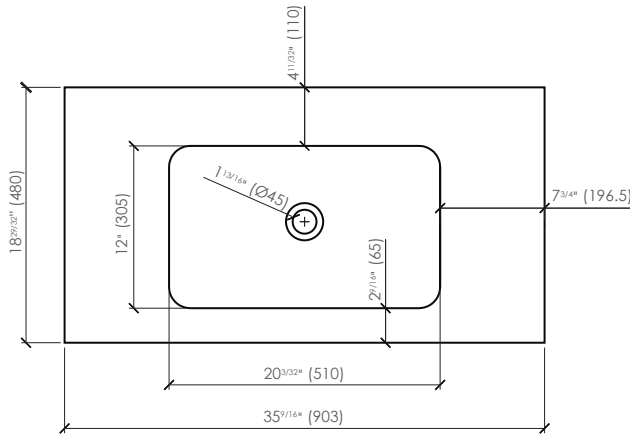

DIMENSIONS AND WEIGHT

Length	35 ⁹ / ₁₆ " (903 mm)
Width	18 ²⁹ / ₃₂ " (480 mm)
Height	5 ¹ / ₈ " (130 mm)
Weight	49.4 lb (22.4 kg)

MATERIAL

Silexpol® (mix of polyurethane resins, silica and other minerals).

TEXTURE

Top and sides: Slate.
Basin interior: Smooth.

COLORS

In stock:

On order:

INCLUDED

- Installation instructions and owner's manual.

NOT INCLUDED

- Drain.
- P-trap.
- Bracket system.

FEATURES

- Nanobath: Bacteriostatic and fungistatic.
- Metalface: Extra coating to improve hardness and strength of washbasin finish.
- Washbasin without overflow.
- Faucet hole:
 - No hole.
 - One hole.
 - Three holes for 8" c/c.
 - Custom hole drilling available upon request.

INSTALLATION

- For wall-mounted installation
- Compatible with the following carriers:
 - ZURN Z 1236
 - JOSAM 17380
 - WATTS CA-401

Approximate measurements. The manufacturer accepts 5 mm (0.2") variance. Products and specifications shown are subject to change without notice. Please contact AD Waters for any further inquiries, spare parts, etc.