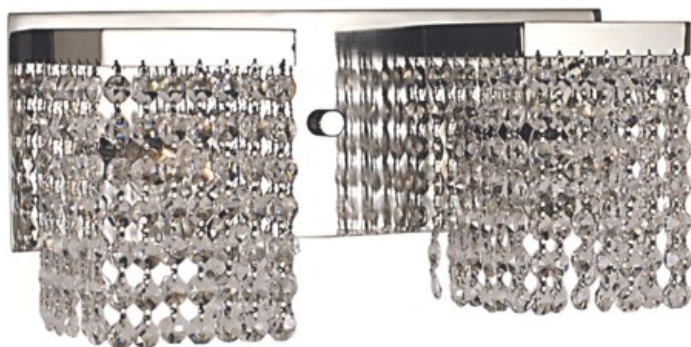

FRAMBURG

Gemini 1992

sku#: 1992

2-Light Gemini Sconce

Dimensions: 7"H x 14.5"W x 6"D

Extension:

Bulb Type: 2-60W g16 1/2

Bulb Included: No

Country of Origin: USA

Ships Via: FedEx

Safety Rating: UL/CUL Listed

Finish Shown: Polished Silver with Clear Crystal

Framburg 941 Cernan Drive, Bellwood, IL 60104

800-428-5367 | Framburg@framburg.com (mailto:Framburg@framburg.com)