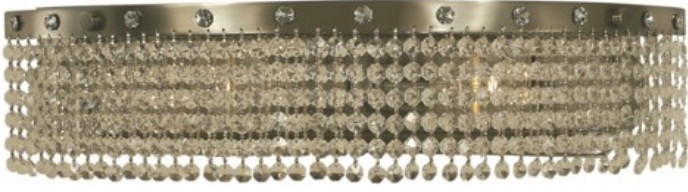

## Princessa 2062

sku#: 2062

2-Light Princessa Sconce

**Dimensions: 6"H x 23"W x 7"D**

**Extension:**

**Bulb Type: 2-100W medium clear**

**Bulb Included: No**

**Country of Origin: USA**

**Ships Via: FedEx**

**Safety Rating: UL/CUL Listed**

**Finish Shown: Brushed Nickel**