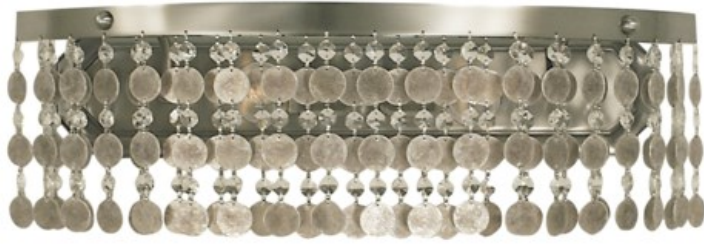

## Naomi 2922

sku#: 2922

2-Light Naomi Sconce

**Dimensions:** 7"H x 23"W x 7"D

**Extension:**

**Bulb Type:** 2-100W medium

**Bulb Included:** No

**Country of Origin:** USA