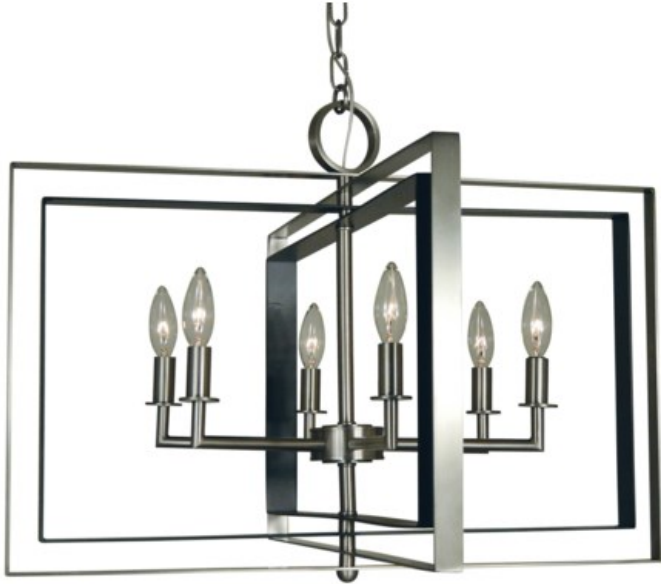

## Symmetry 4866

sku#: 4866

6-Light Symmetry Dining Chandelier

**Dimensions:** 19"H x 26"W x 26"D

**Extension:** 55"

**Bulb Type:** 6-60W candle clear

**Bulb Included:** No

**Country of Origin:** USA