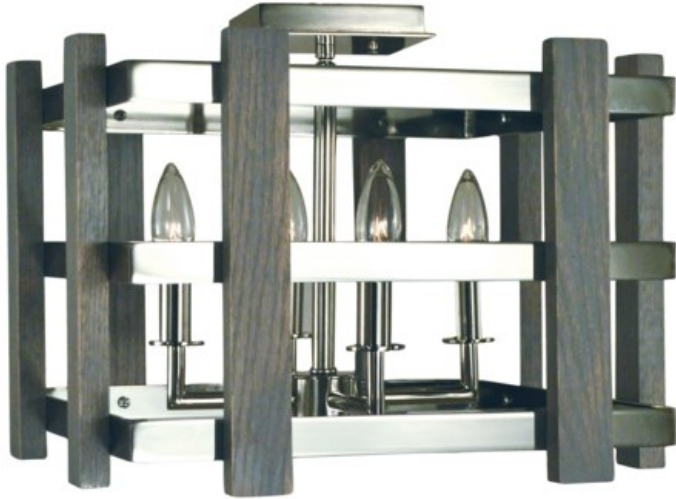

FRAMBURG

Arcadia 5260

sku#: 5260

4-Light Polished Nickel Arcadia Semi-Flush

Dimensions: 13"H x14"W x14"D

Extension:

Bulb Type: 4-60 Candle Clear

Bulb Included: No

Country of Origin: USA

Ships Via: FedEx

Safety Rating: UL/CUL Listed

Finish Shown: Polished Nickel

Framburg 941 Cernan Drive, Bellwood, IL 60104

800-428-5367 | Framburg@framburg.com (mailto:Framburg@framburg.com)