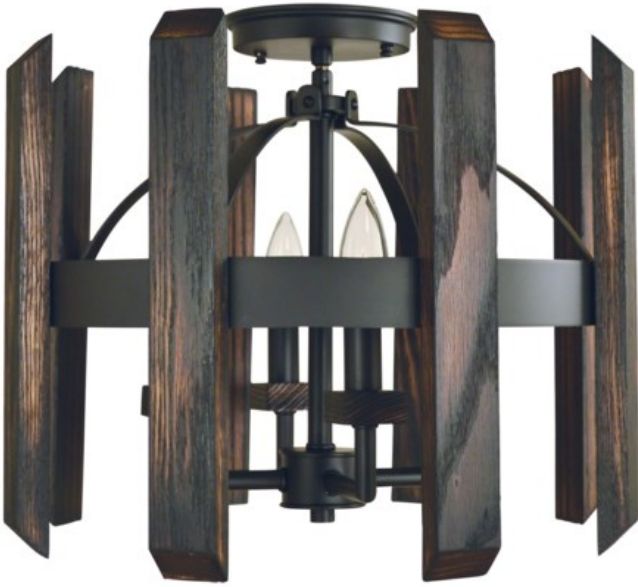

Modern Farmhouse 5372

sku#: 5372

4-Light Modern Farmhouse Flush / Semi-Flush
Mount

Dimensions: 13"H x 15"W x 15"D

Extension:

Bulb Type: 4-60W Candle Clear

Bulb Included: No

Country of Origin: USA

Ships Via: FedEx

Safety Rating: UL/CUL Listed

Finish Shown: Matte Black

Framburg 941 Cernan Drive, Bellwood, IL 60104

800-428-5367 | Framburg@framburg.com (mailto:Framburg@framburg.com)