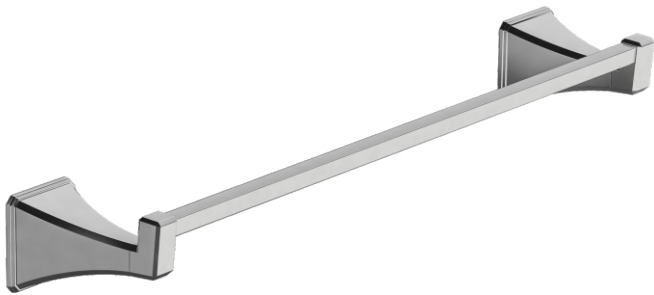

CASABLANCA - FV164.01/60

24" towel bar.

Toallero barral de 60 cm.

FRANZ
VIEGENER

FEATURES

CARACTERÍSTICAS

COLOR / FINISHES

COLOR / ACABADOS

PC
Polished Chrome.

PN
Polished Nickel.

BN
Brushed Nickel.

BG
Brushed Gold.

PG
Polished Gold.

RG
Rose Gold.

BK
Black Chrome.

FB
Flat Black.

UPB
*Unlacked
Polished Brass*

FLOW RATE

CAUDAL

ITEM DETAILS

DETALLE DE PRODUCTO

COMPLIANCE

CERTIFICACIONES