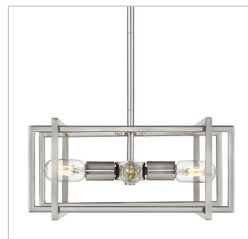

Also Available

6070-4P PW-PW