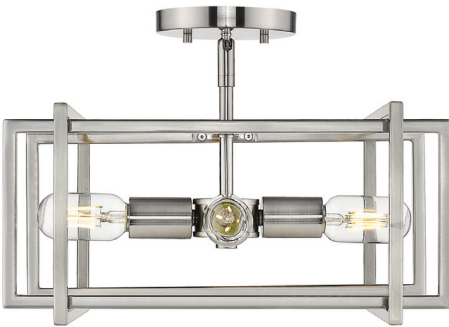

JOB NAME _____

JOB TYPE _____

COMMENTS _____

TRIBECA PW

6070-SF PW-PW

UPC: 844375066571

Semi-Flush

Tribeca is a contemporary, geometric series of customizable layered boxes. These striking open-cage fixtures bring sophisticated style to a space. Offered in a variety of finish options and silhouettes, including two-tone combinations, this clean transitional design pairs well with modern fashions. This 4-light semi-flush creates a stylish focal point.

| | | |
|------------------------------|----------------------|-------------------------|
| Fixture Finish: | Pewter | |
| Glass/Shade Finish: | Pewter Accents | |
| Materials: | Steel | |
| Fixture Width: | 15.5" | 39.37cm |
| Fixture Height: | 11.25" | 28.575cm |
| Fixture Extension | 15.5" | 39.37cm |
| Glass Diameter: | | |
| Glass Height: | | |
| Canopy Backplate Dimensions: | 5.125"Dia x 0.75"E | 13.0175cmDia x 1.905cmE |
| Chain: | NA | NA |
| Rod: | NA | NA |
| Wire: | 10' | 3.048m |
| Bulb Type: | Incandescent, Type A | No |
| Wattage: | 4 x 60W(M) | |
| Voltage: | 120 | |
| Install Position: | | |
| Approved Location: | Damp Location | |