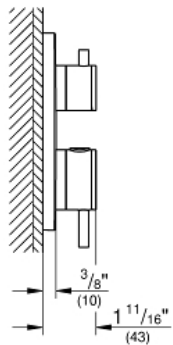

ATRIO  
Dual Function 2-Handle  
Thermostatic Trim

MODEL # 24151003

Pure Freude  
an Wasser

GROHE

**Product Description:**

ATRIO

Dual Function 2-Handle Thermostatic Trim

**Standard Specification:**

- Required rough-in-set sold separately (GROHE Rapido SmartBox 35 601 000)
- **GROHE TurboStat** Compact cartridge with wax thermoelement
- **GROHE StarLight** chrome finish
- Wall trim plate with GROHE QuickFix (Concealing mounting screws)
- Metal trim angle adjustable up to 6°
- Thermostatic temperature control with SafeStop at 100° F/38° C
- GROHE SafeStop Plus temperature limiter at 115° F/46° C
- GROHE AquaDimmer, integrated shut off/diverter valve
- Metal handles
- Optional Aquadimmer stop ring for shared function (14 060 000)

**Applicable Codes & Standards:**

- ASME A112.18.1/CSA B125.1
- ICC/ANSI A117.1
- LOGO CEC

**Color:**

- 24151003 StarLight Chrome