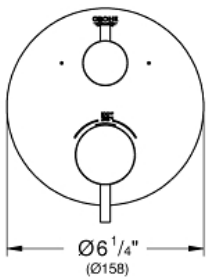

ATRIO  
Dual Function 2-Handle  
Thermostatic Trim

MODEL # 24151003

Pure Freude  
an Wasser

GROHE

**Product Description:**

ATRIO

Dual Function 2-Handle Thermostatic Trim

**Standard Specification:**

- Required rough-in-set sold separately (GROHE Rapido SmartBox 35 601 000)
- **GROHE TurboStat** Compact cartridge with wax thermoelement
- **GROHE StarLight** chrome finish
- Wall trim plate with GROHE QuickFix (Concealing mounting screws)
- Metal trim angle adjustable up to 6°
- Thermostatic temperature control with SafeStop at 100° F/38° C
- GROHE SafeStop Plus temperature limiter at 115° F/46° C
- GROHE AquaDimmer, integrated shut off/diverter valve
- Metal handles
- Optional Aquadimmer stop ring for shared function (14 060 000)