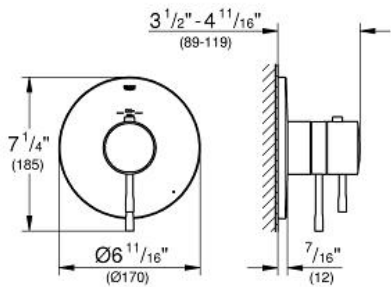

GROHFLEX ESSENCE  
Single Function Thermostatic Trim  
with Control Module

MODEL # 19987001

Pure Freude  
an Wasser

GROHE

ADA

**Product Description:**  
GROHFLEX ESSENCE  
Single Function Thermostatic Trim with Control Module

**Standard Specification:**

- For shower only or shower/tub with diverter applications
- GROHE TurboStat technology
- Integrated volume control
- Integrated bypass option when used with diverter tub spout
- 1 axis operation
- Requires GrohFlex universal rough-In box (35 026 000) (sold separately)
- GROHE StarLight chrome finish

**Applicable Codes & Standards:**

- ASME A112.18.1/CSA B125.1
- ICC/ANSI A117.1

**Color:**

- 19987001 StarLight Chrome