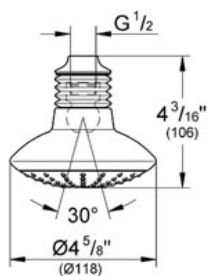

Product Description:

Head shower 1 spray

Standard Specification:

- GROHE StarLight® finish
- GROHE DreamSpray® perfect spray pattern
- GROHE EcoJoy® technology for less water and perfect flow
- SpeedClean anti-lime system
- Suitable for instantaneous heater
- 1/2" Connection thread
- Rain
- Bellows
- Flow restrictor - 2.0 gpm at 80psi
- Max Flow Rate 2.0 gpm (7.6 L/min)

Applicable Codes & Standards:

- Energy Policy Act of 1992
- NSF 61
- ASME A112.18.1/CSA B125.1
- US Federal and State material regulations
- EPA WaterSense®
- CalGreen

Color:

- 27810 000 chrome
- 27810 001 chrome
- 27810 EN1 Brushed Nickel inf