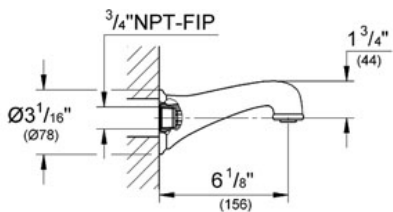

**Product Description:**  
Bath Spout 6"

**Standard Specification:**

- GROHE StarLight® finish
- Wall mount
- 3/4" connection thread
- Projection 6 1/8"

**Applicable Codes & Standards:**

- Energy Policy Act of 1992
- ASME A112.18.1/CSA B125.1