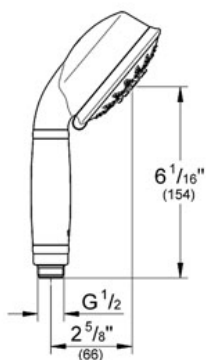

Product Description:
Hand shower 5 sprays

Standard Specification:

- GROHE StarLight® finish
- SpeedClean anti-lime system
- 5 spray patterns: Wide Spray / Needle Jet / Rain / Massage / Champagne
- Universal mounting system (fits all standard shower hoses)
- Max Flow Rate 2.5 gpm at 80 psi (9.5 L/min)

Applicable Codes & Standards:

- Energy Policy Act of 1992
- ASME A112.18.1/CSA B125.1

Color:

- 27125 000 chrome
- 27125 BE0 Sterling inf
- 27125 EN0 Brushed Nickel
- 27125 ZB0 Oil Rubbed Bronze