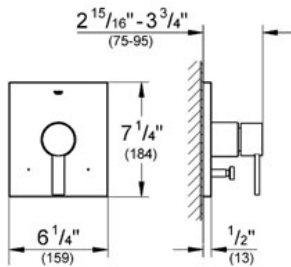

ALLURE
Pressure Balance Valve Trimset
MODEL # 19376

Pure Freude an Wasser

GROHE America, Inc | 200 North Gary Avenue, Suite G, Roselle, IL 60172
Phone: +1 (800) 444-7643 | Fax: +1 (800) 225-2778 | us-customerservice@grohe.com

Product Description:
Pressure Balance Valve Trimset

Standard Specification:

- GROHE StarLight® finish
- Set for final installation for
- For use with Grohsafe Rough-In Valve 35 016 000
 - Automatic diverter: bath/shower
 - Metal escutcheon
 - Metal lever
 - Escutcheon and shaft sealings
 - Covered attachment