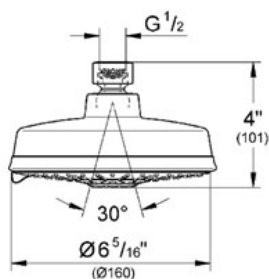

Product Description:

Head shower 4 sprays

Standard Specification:

- Diameter Ø 6 5/16"
- GROHE StarLight® finish
- SpeedClean anti-lime system
- GROHE EcoJoy® 2.4 g flow limiter
- Suitable for instantaneous heater
- Recommended for use with Rainshower shower arms.
- 4 spray patterns: Rain / Jet / Pure / Champagne spray
- 15° swivel ball joint (± 15°)
- Min. recommended pressure 7 psi
- Max Flow Rate 2.5 gpm at 80 psi (9.5 L/min)