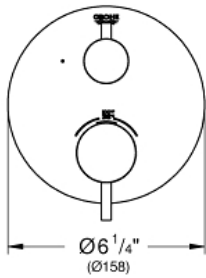

ATRIO
Single Function 2-Handle
Thermostatic Trim

MODEL # 24150EN3

Pure Freude
an Wasser

GROHE

Product Description:

ATRIO

Single Function 2-Handle Thermostatic Trim

Standard Specification:

- Required rough-in-set sold separately (GROHE Rapido SmartBox 35 601 000)
- **GROHE TurboStat** Compact cartridge with wax thermoelement
- **GROHE StarLight** finish
- Wall trim plate with GROHE QuickFix (Concealing mounting screws)
- Metal trim angle adjustable up to 6°
- Thermostatic temperature control with SafeStop at 100° F/38°C
- GROHE SafeStop Plus temperature limiter at 115° F/46° C
- Volume control with ceramic stop valve, 120°
- Metal handles