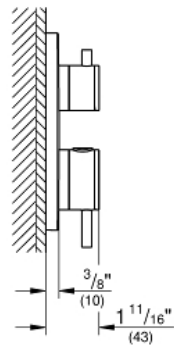

ATRIO
Single Function 2-Handle
Thermostatic Trim

MODEL # 24150EN3

Pure Freude
an Wasser

GROHE

Product Description:

ATRIO

Single Function 2-Handle Thermostatic Trim

Standard Specification:

- Required rough-in-set sold separately (GROHE Rapido SmartBox 35 601 000)
- **GROHE TurboStat** Compact cartridge with wax thermoelement
- **GROHE StarLight** finish
- Wall trim plate with GROHE QuickFix (Concealing mounting screws)
- Metal trim angle adjustable up to 6°
- Thermostatic temperature control with SafeStop at 100° F/38°C
- GROHE SafeStop Plus temperature limiter at 115° F/46° C
- Volume control with ceramic stop valve, 120°
- Metal handles

Applicable Codes & Standards:

- ASME A112.18.1/CSA B125.1
- ICC/ANSI A117.1
- LOGO CEC

Color:

- 24150EN3 Brushed Nickel InfinityFinish