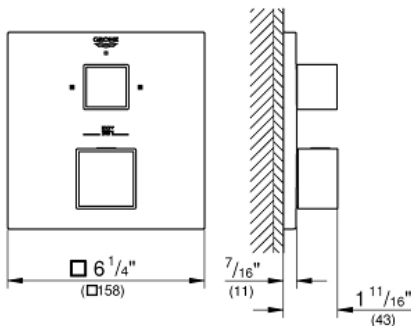

GROHTHERM CUBE  
Dual Function 2-Handle  
Thermostatic Trim

MODEL # 24158EN0

Pure Freude  
an Wasser

GROHE

**Product Description:**

**GROHTHERM CUBE**

**Dual Function 2-Handle Thermostatic Trim**

**Standard Specification:**

- Final installation set for:
- Required rough-in-set sold separately (GROHE Rapido SmartBox 35 601 000)
- **GROHE TurboStat** Compact cartridge with wax thermoelement
- **GROHE StarLight** finish
- Wall trim plate with GROHE QuickFix (Concealing mounting screws)
- Metal trim angle adjustable up to 6°
- Thermostatic temperature control with SafeStop at 100° F/38°C
- GROHE SafeStop Plus temperature limiter at 115° F/46° C
- GROHE AquaDimmer, integrated shut off/diverter valve
- Requires Rough-In Set (29 038 001) (sold separately)
- Optional Aquadimmer stop ring for shared function (14 060 000)

**Applicable Codes & Standards:**

- ASME A112.18.1/CSA B125.1
- LOGO CEC

**Color:**

- 24158EN0 Brushed Nickel InfinityFinish