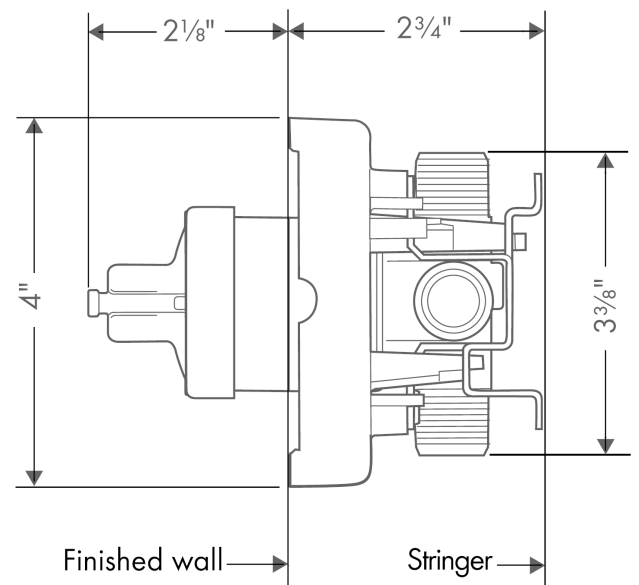

Rough, Pressure Balance with Service Stops

Finishes : n.a. Part no. : 04121181

Description

Features

- 1/2" NPT

Item details

List Price \$ 136.00

Compliance

Product image

Scale drawing

Rough, Pressure Balance with Service Stops

Finishes : n.a. Part no. : 04121181

Exploded drawing

Year of production: >10/08

1
 The cartridge is included with the trim kit.
 La cartouche est comprise avec le jeu de garniture.
 El cartucho está incluido en el juego de la pieza exterior.

Rough, Pressure Balance with Service Stops

Finishes : n.a. Part no. : 04121181

Spare parts list

Year of production: >10/08

Pos.	Description	Part no.	Price	PU
1	cartridge, assy	88727000	-	1