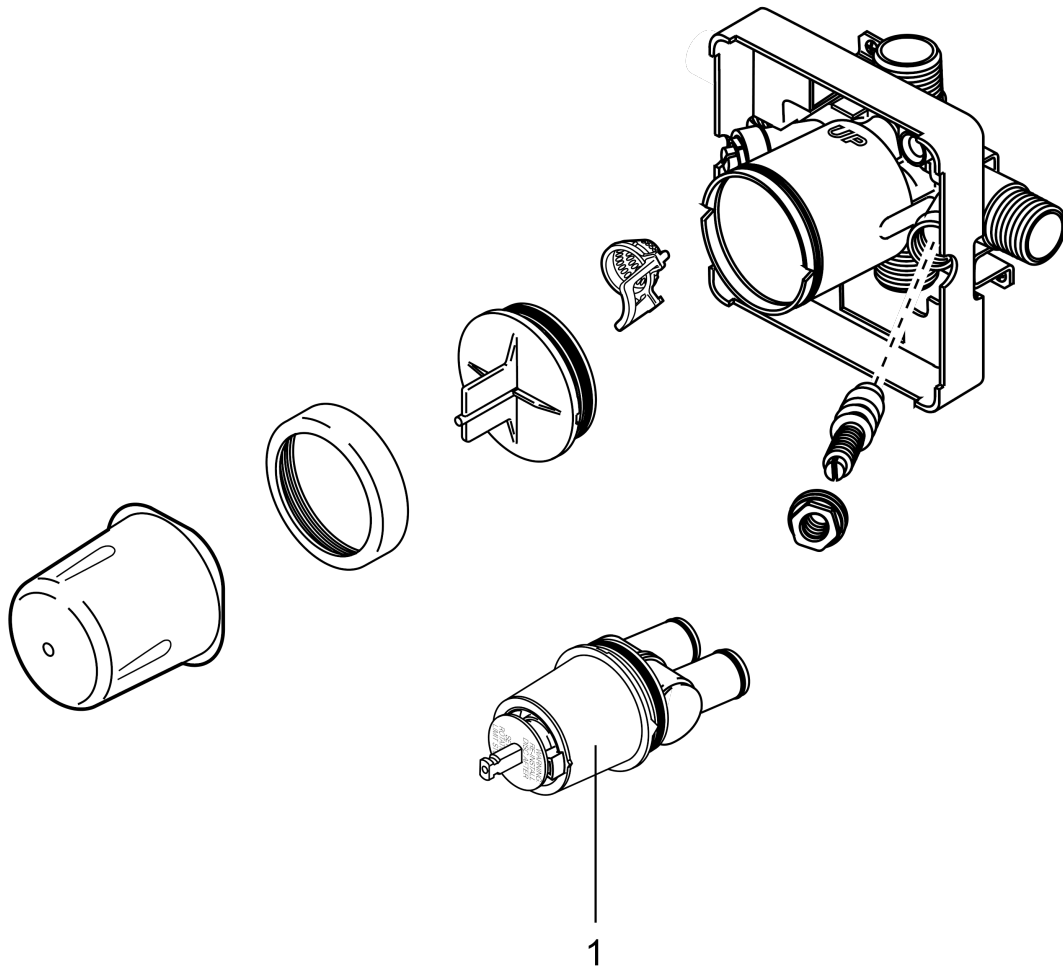

Rough, Pressure Balance with Service Stops

Finishes : n.a. Part no. : 04121181

Description

Features

- 1/2" NPT

Item details

List Price \$ 136.00

Compliance

Product image

Scale drawing

Rough, Pressure Balance with Service Stops

Finishes : n.a. Part no. : 04121181

Exploded drawing

Year of production: >10/08

1
 The cartridge is included with the trim kit.
 La cartouche est comprise avec le jeu de garniture.
 El cartucho está incluido en el juego de la pieza exterior.

Rough, Pressure Balance with Service Stops

Finishes : n.a. Part no. : 04121181

Spare parts list

Year of production: >10/08

Pos.	Description	Part no.	Price	PU
1	cartridge, assy	88727000	-	1