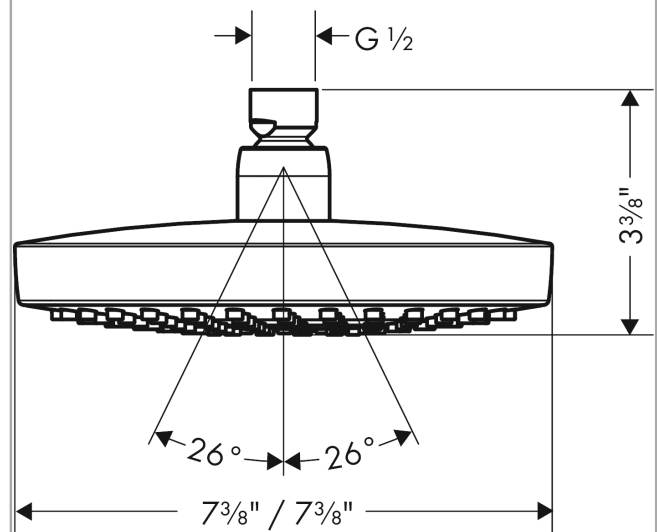

**Croma Select E**  
**Showerhead 180 2-Jet, 1.8 GPM**  
 Finishes : **chrome**    Part no. : **04387000**

**Description**

**Features**

- 147 no-clog spray channels
- Spray modes: Rain, IntenseRain
- Flow: 1.8 GPM (6.8 L/Min)
- Select button for comfortable alternation of spray modes
- Fully-finished matching spray face

**Item details**

List Price \$ 288.00

**Technology**

**Compliance**

**Product image**

**Scale drawing**

**Croma Select E**  
**Showerhead 180 2-Jet, 1.8 GPM**  
Finishes : **chrome**    Part no. : **04387000**

Exploded drawing

Year of production: >01/18

**Croma Select E**  
**Showerhead 180 2-Jet, 1.8 GPM**  
 Finishes : **chrome**    Part no. : **04387000**

**Spare parts list**

Year of production: >01/18

<b>Pos.</b>	<b>Description</b>	<b>Part no.</b>	<b>Price</b>	<b>PU</b>
1	seal	98058000	-	1
2	filter	97735000	-	1
3	cover	98344000	-	1
4	O-ring 3x1	98384000	-	1
5	selector assy	93092000	-	1