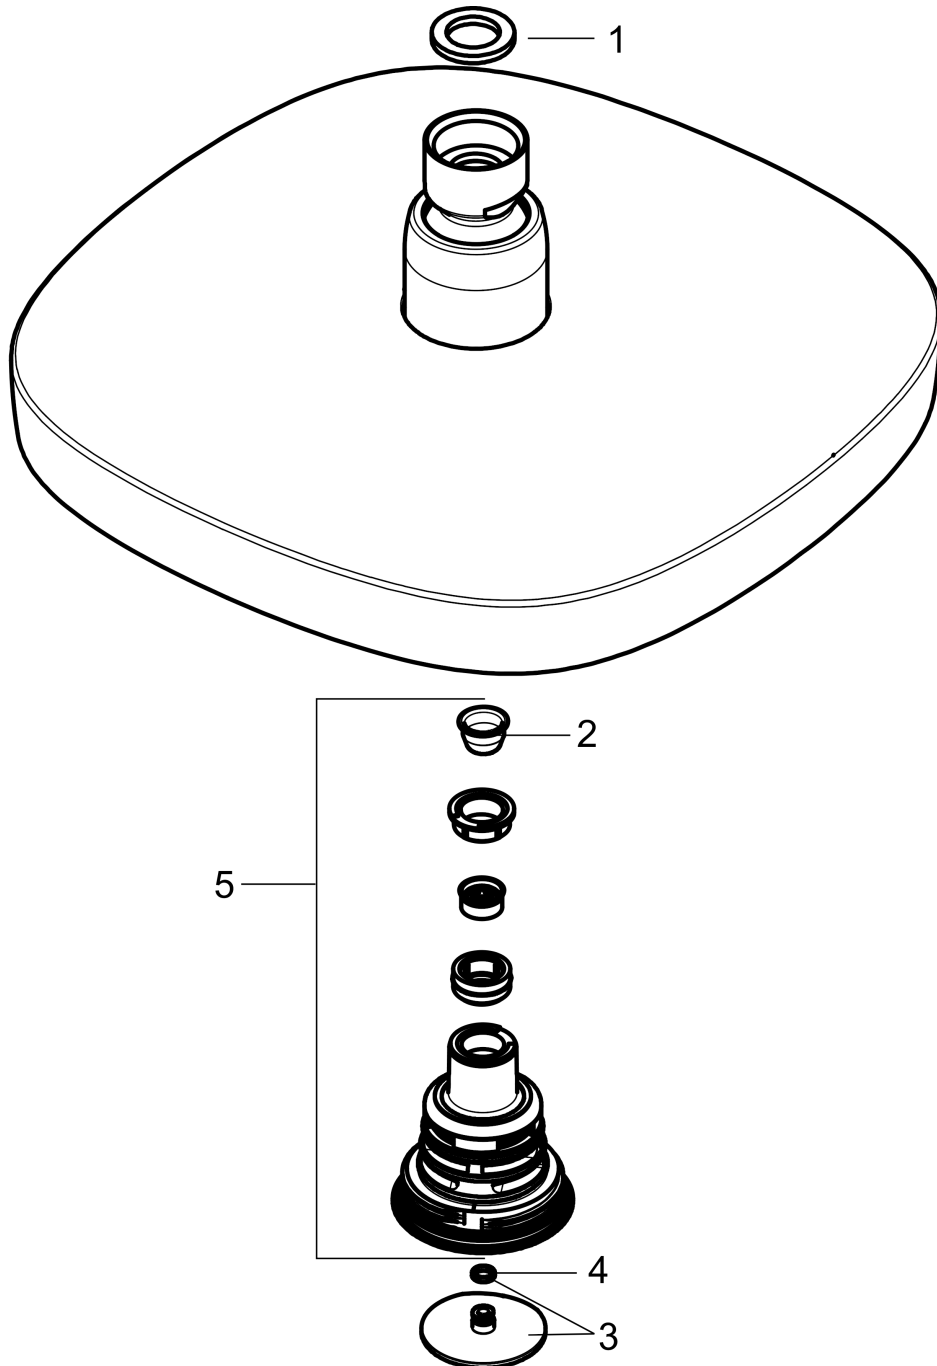

**Croma Select E**  
**Showerhead 180 2-Jet, 1.8 GPM**  
 Finishes : **chrome**    Part no. : **04387000**

**Description**

**Features**

- 147 no-clog spray channels
- Spray modes: Rain, IntenseRain
- Flow: 1.8 GPM (6.8 L/Min)
- Select button for comfortable alternation of spray modes
- Fully-finished matching spray face

**Item details**

List Price \$ 288.00

**Technology**

**Compliance**

**Product image**

**Scale drawing**

**Croma Select E**  
**Showerhead 180 2-Jet, 1.8 GPM**  
Finishes : **chrome**    Part no. : **04387000**

Exploded drawing

Year of production: >01/18

**Croma Select E**  
**Showerhead 180 2-Jet, 1.8 GPM**  
 Finishes : **chrome**    Part no. : **04387000**

**Spare parts list**

Year of production: >01/18

<b>Pos.</b>	<b>Description</b>	<b>Part no.</b>	<b>Price</b>	<b>PU</b>
1	seal	98058000	-	1
2	filter	97735000	-	1
3	cover	98344000	-	1
4	O-ring 3x1	98384000	-	1
5	selector assy	93092000	-	1