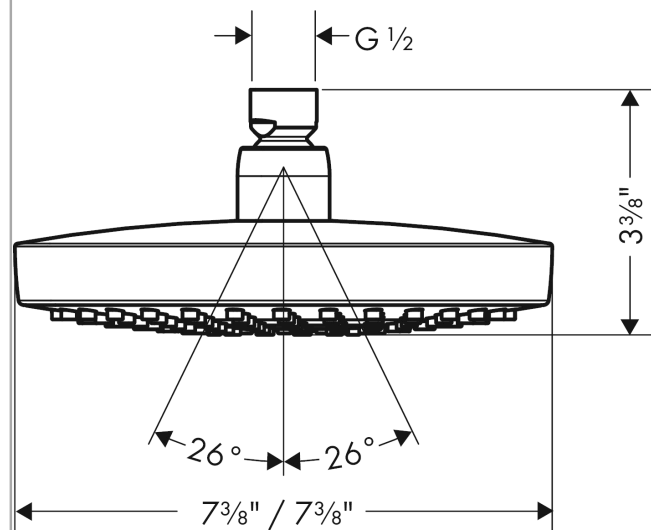

**Croma Select E**  
**Showerhead 180 2-Jet, 1.8 GPM**  
 Finishes : **white/chrome** Part no. : **04387400**

**Description**

**Features**

- 147 no-clog spray channels
- Spray modes: Rain, IntenseRain
- Flow: 1.8 GPM (6.8 L/Min)
- Select button for comfortable alternation of spray modes
- Fully-finished matching spray face

**Item details**

List Price \$ 288.00

**Technology**

**Compliance**

**Product image**

**Scale drawing**

**Croma Select E**  
**Showerhead 180 2-Jet, 1.8 GPM**  
Finishes : **white/chrome** Part no. : **04387400**

Exploded drawing

Year of production: >01/18

**Croma Select E**  
**Showerhead 180 2-Jet, 1.8 GPM**  
 Finishes : **white/chrome**    Part no. : **04387400**

**Spare parts list**

Year of production: >01/18