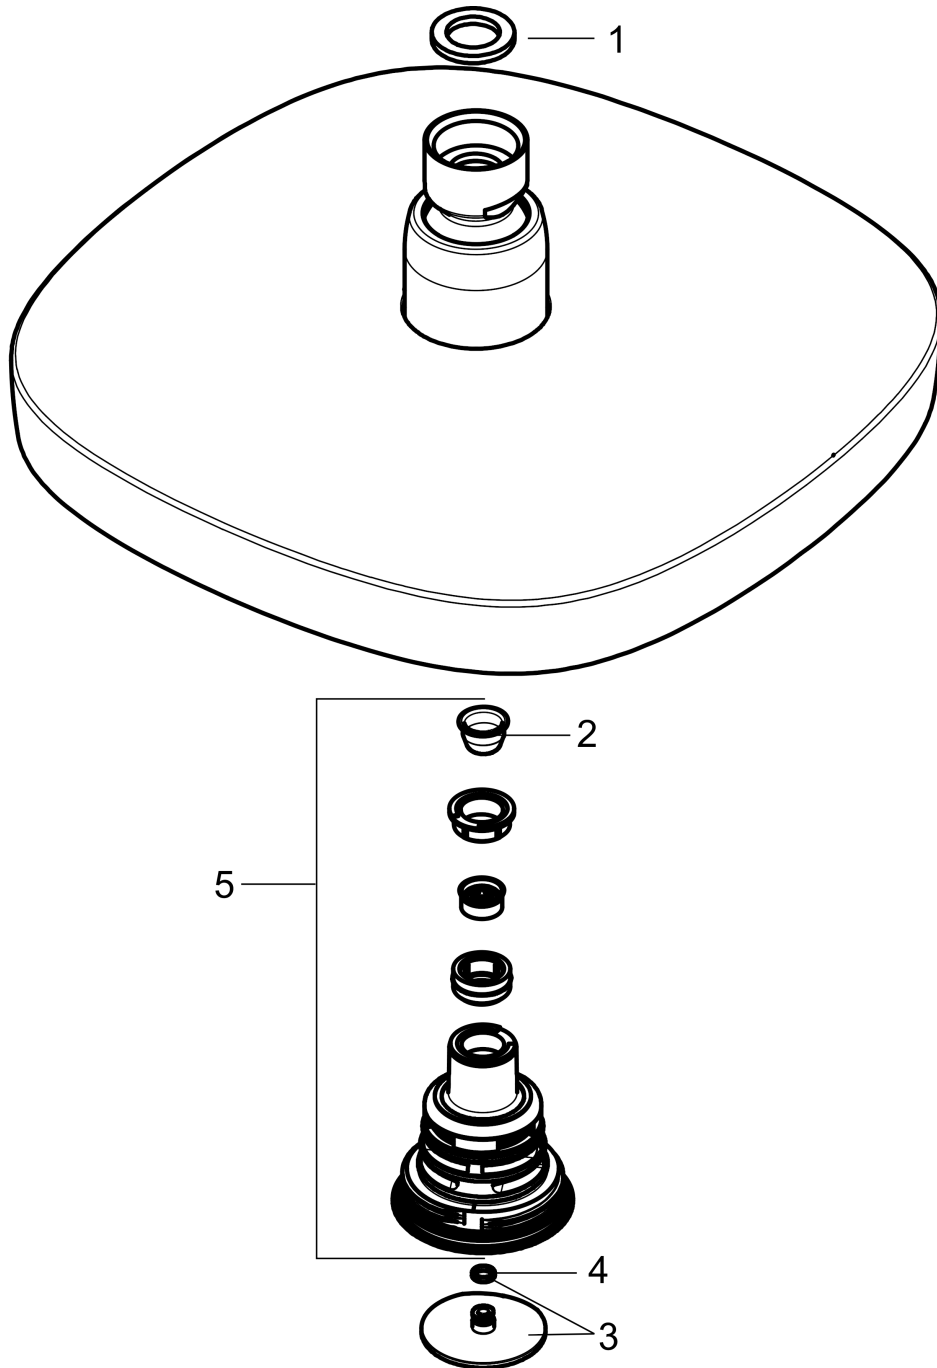

**Croma Select E**  
**Showerhead 180 2-Jet, 1.8 GPM**  
 Finishes : **white/chrome** Part no. : **04387400**

**Description**

**Features**

- 147 no-clog spray channels
- Spray modes: Rain, IntenseRain
- Flow: 1.8 GPM (6.8 L/Min)
- Select button for comfortable alternation of spray modes
- Fully-finished matching spray face

**Item details**

List Price \$ 288.00

**Technology**

**Compliance**

**Product image**

**Scale drawing**

**Croma Select E**  
**Showerhead 180 2-Jet, 1.8 GPM**  
Finishes : **white/chrome** Part no. : **04387400**

Exploded drawing

Year of production: >01/18

**Croma Select E**  
**Showerhead 180 2-Jet, 1.8 GPM**  
 Finishes : **white/chrome**    Part no. : **04387400**

**Spare parts list**

Year of production: >01/18

<b>Pos.</b>	<b>Description</b>	<b>Part no.</b>	<b>Price</b>	<b>PU</b>
1	seal	98058000	-	1
2	filter	97735000	-	1
3	cover	98344000	-	1
4	O-ring 3x1	98384000	-	1
5	selector assy	93092000	-	1